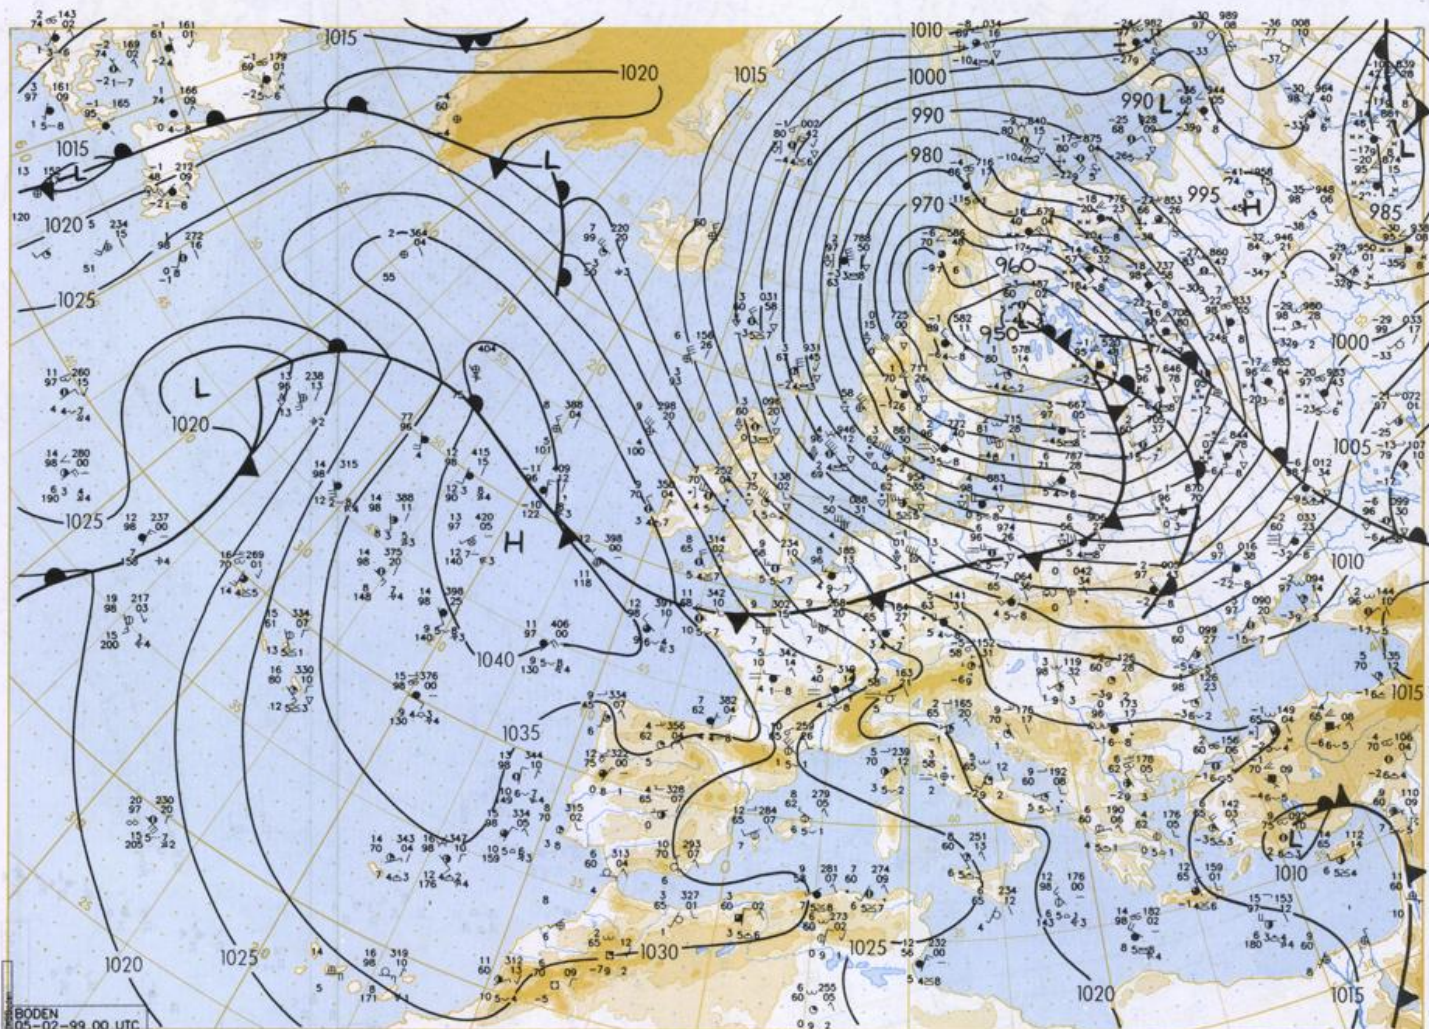

Contenido

Análisis superficie 00 UTC
Análisis en superficie hemisferio norte 12 UTC
Topografía de la superficie de 500 hPa hemisferio norte 12 UTC
Topografía de la superficie de 200 hPa hemisferio norte 12 UTC
Topografía de la superficie de 100 hPa hemisferio norte 12 UTC
850 hPa 12 UTC, 700 hPa 12 UTC
Relativa 500/1000 hPa 12 UTC
300 hPa 12 UTC
Diagramas aerológicos 12 UTC