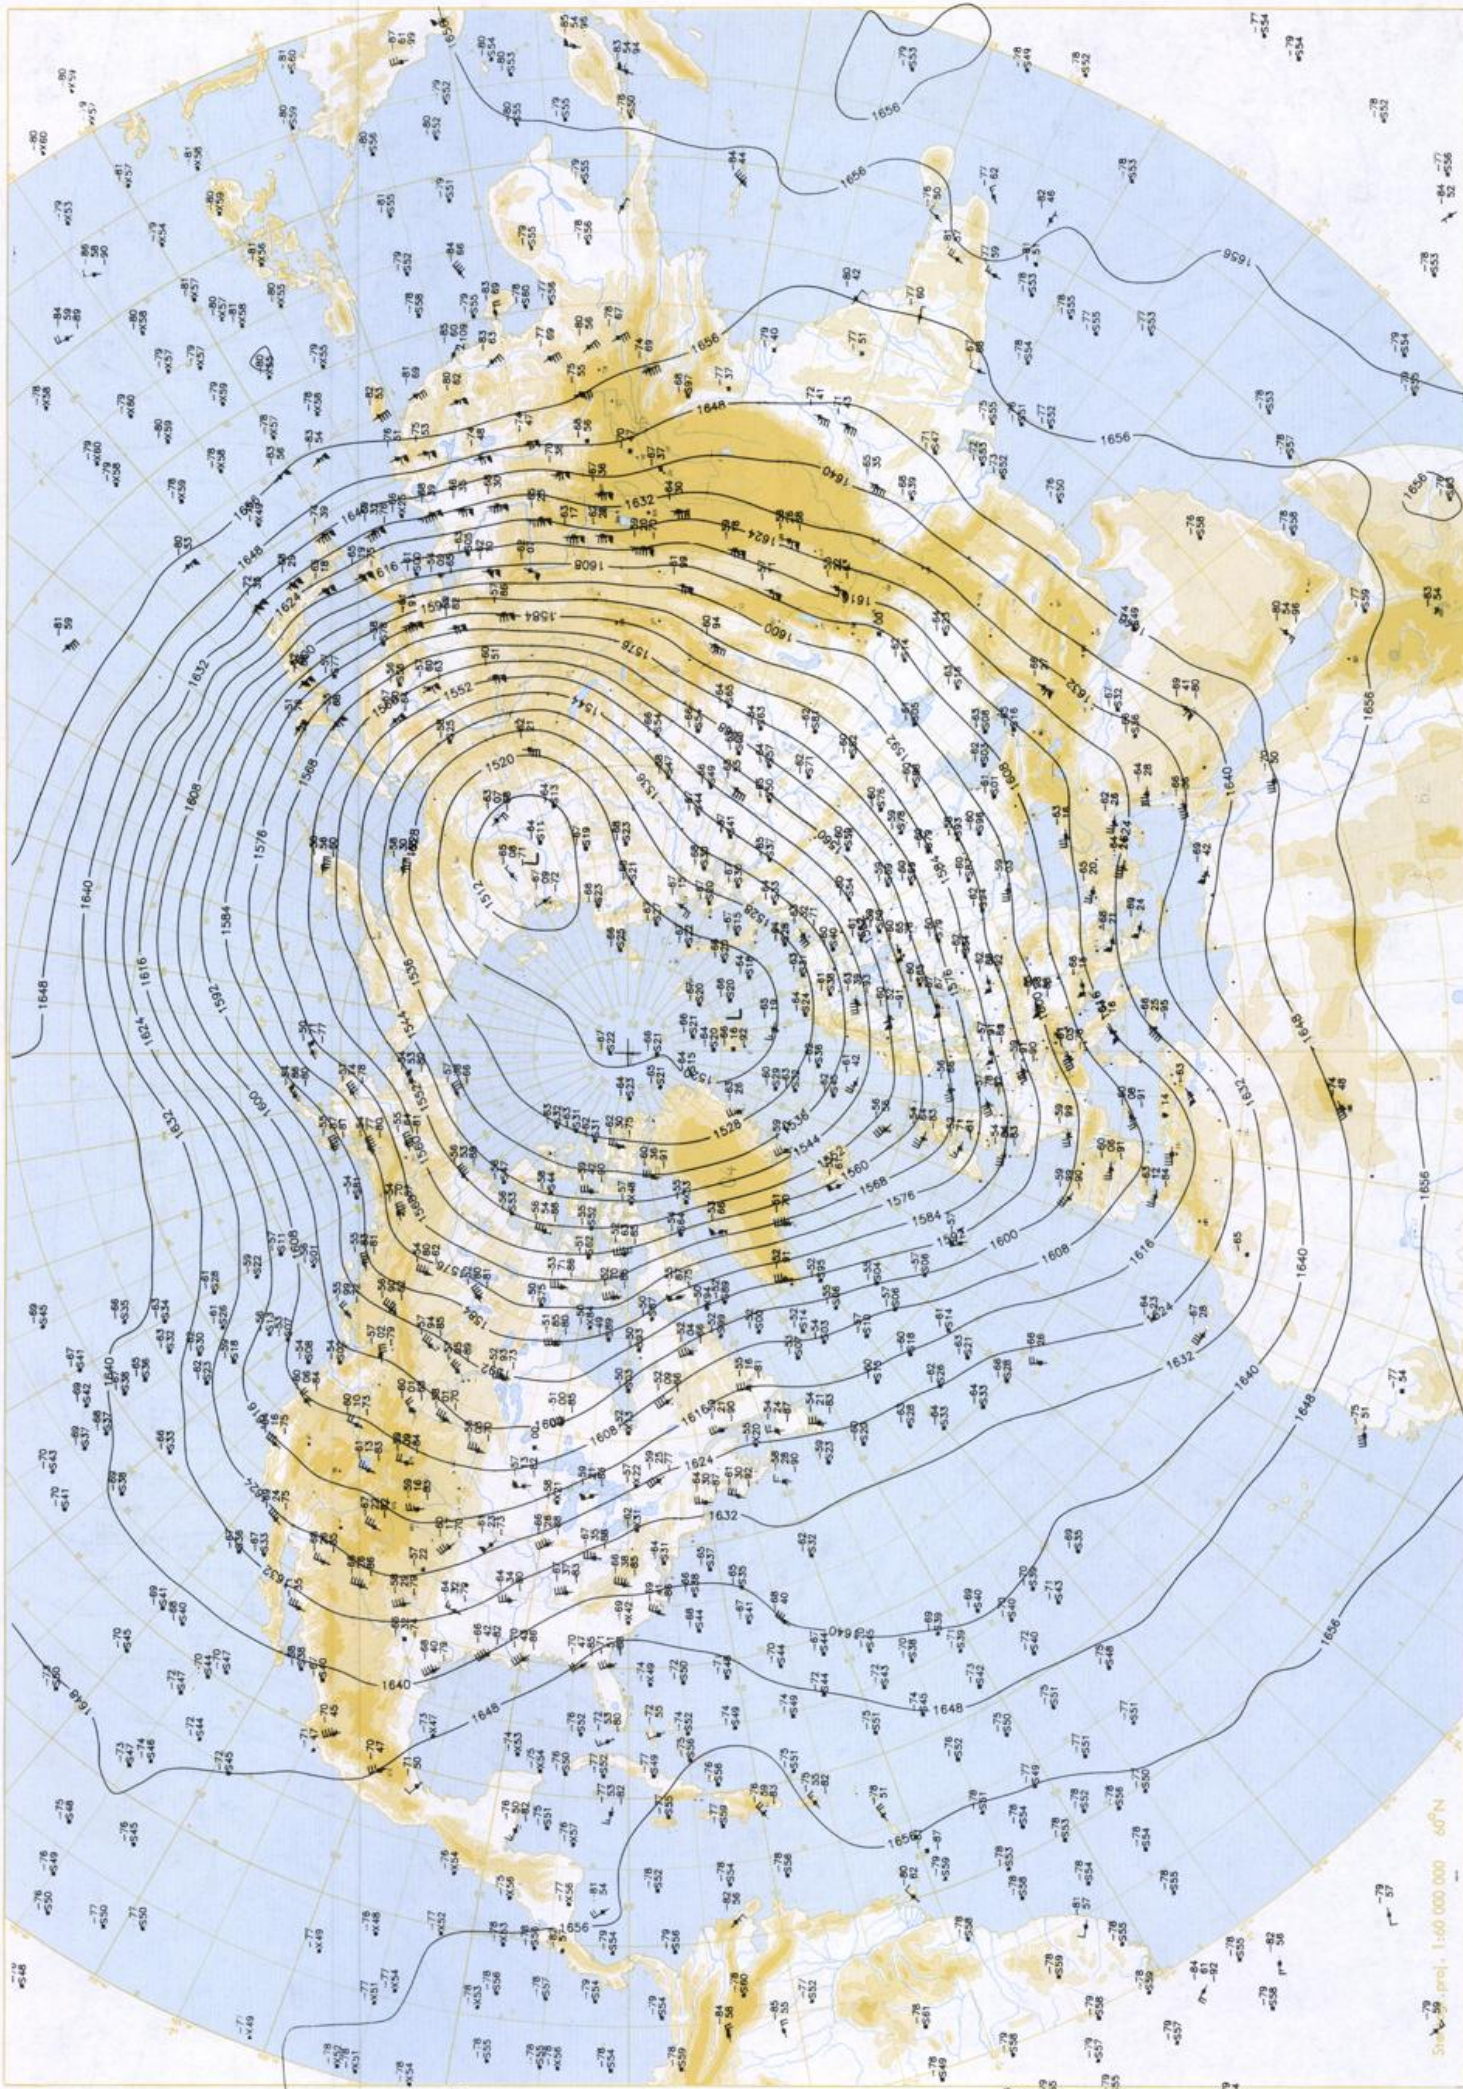

100 hPa 12 UTC