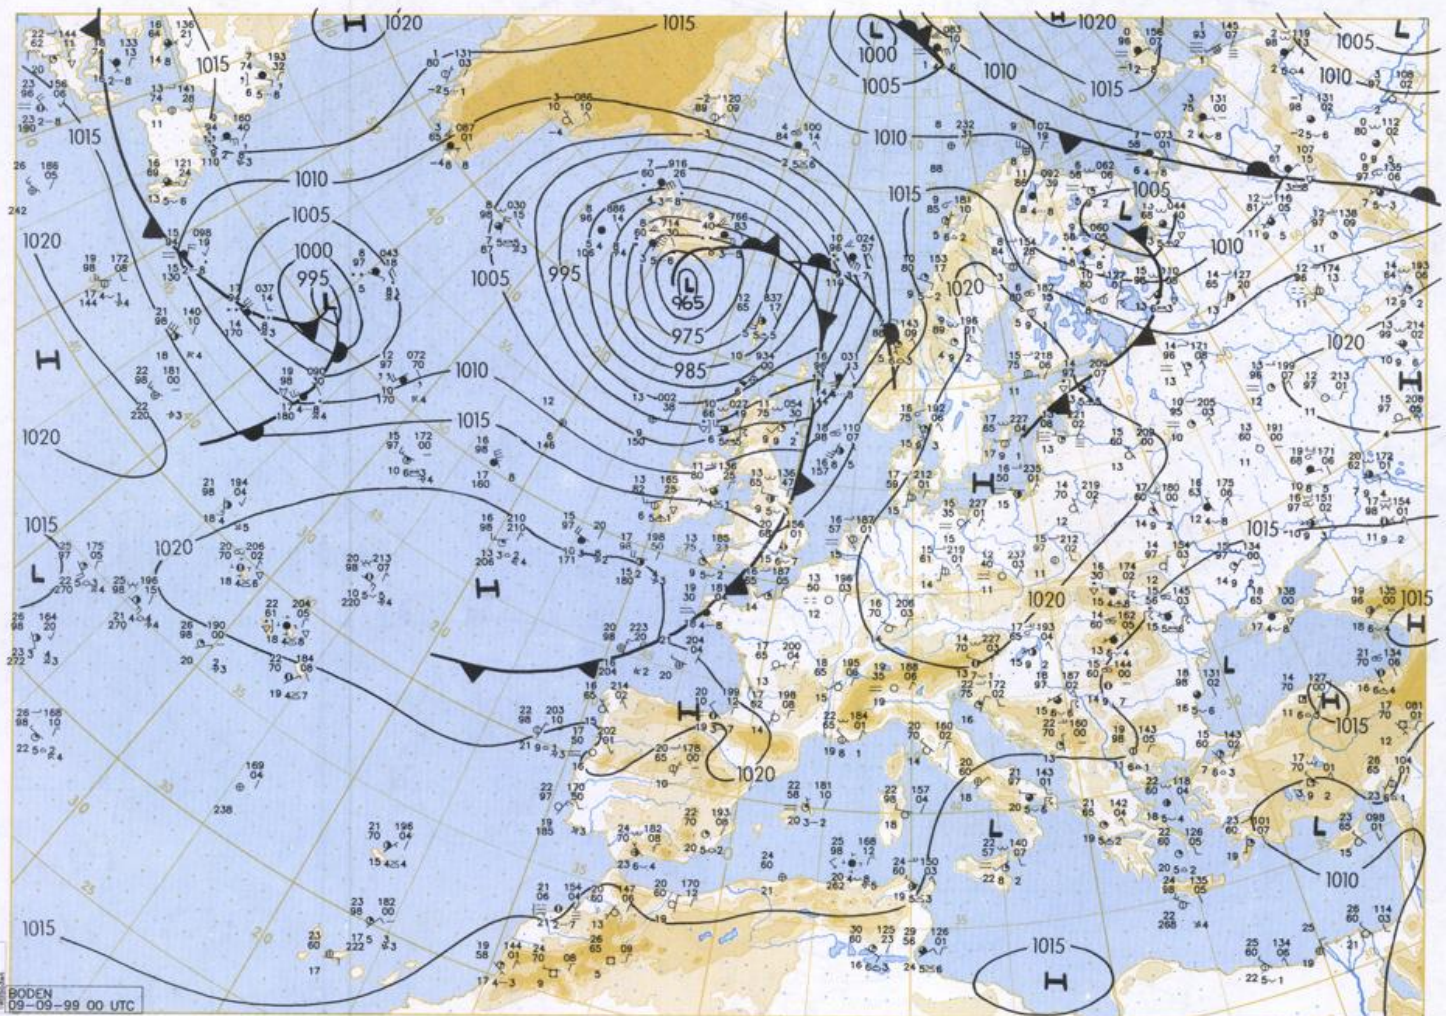

Inhalt

Contents

Contenu

Contenido

Bodenwetterkarte 00 UTC
Bodenwetterkarte Nordhemisphäre 12 UTC
500 - hPa-Fläche Nordhemisphäre 12 UTC
200 - hPa-Fläche Nordhemisphäre 12 UTC
100 - hPa-Fläche Nordhemisphäre 12 UTC
850 - hPa 12 UTC, 700 hPa 12 UTC
Relative Topographie 500/1000 hPa 12 UTC
300 - hPa 12 UTC
Aerologische Diagramme 12 UTC

Surface chart 00 UTC
Surface chart northern hemisphere 12 UTC
500 hPa surface northern hemisphere 12 UTC
200 hPa surface northern hemisphere 12 UTC
100 hPa surface northern hemisphere 12 UTC
850 hPa 12 UTC, 700 hPa 12 UTC
Thickness chart 500/1000 hPa 12 UTC
300 hPa 12 UTC
Aerological diagrams 12 UTC

Carte de surface 00 UTC
Carte de surface sur l'hémisphère nord 12 UTC
Surface 500 hPa sur l'hémisphère nord 12 UTC
Surface 200 hPa sur l'hémisphère nord 12 UTC
Surface 100 hPa sur l'hémisphère nord 12 UTC
850 hPa 12 UTC, 700 hPa 12 UTC
Carte d'épaisseur 500/1000 hPa 12 UTC
300 hPa 12 UTC
Diagrammes aérologiques 12 UTC

Análisis superficie 00 UTC
Análisis en superficie hemisferio norte 12 UTC
Topografía de la superficie de 500 hPa hemisferio norte 12 UTC
Topografía de la superficie de 200 hPa hemisferio norte 12 UTC
Topografía de la superficie de 100 hPa hemisferio norte 12 UTC
850 hPa 12 UTC, 700 hPa 12 UTC
Relativa 500/1000 hPa 12 UTC
300 hPa 12 UTC
Diagramas aerológicos 12 UTC