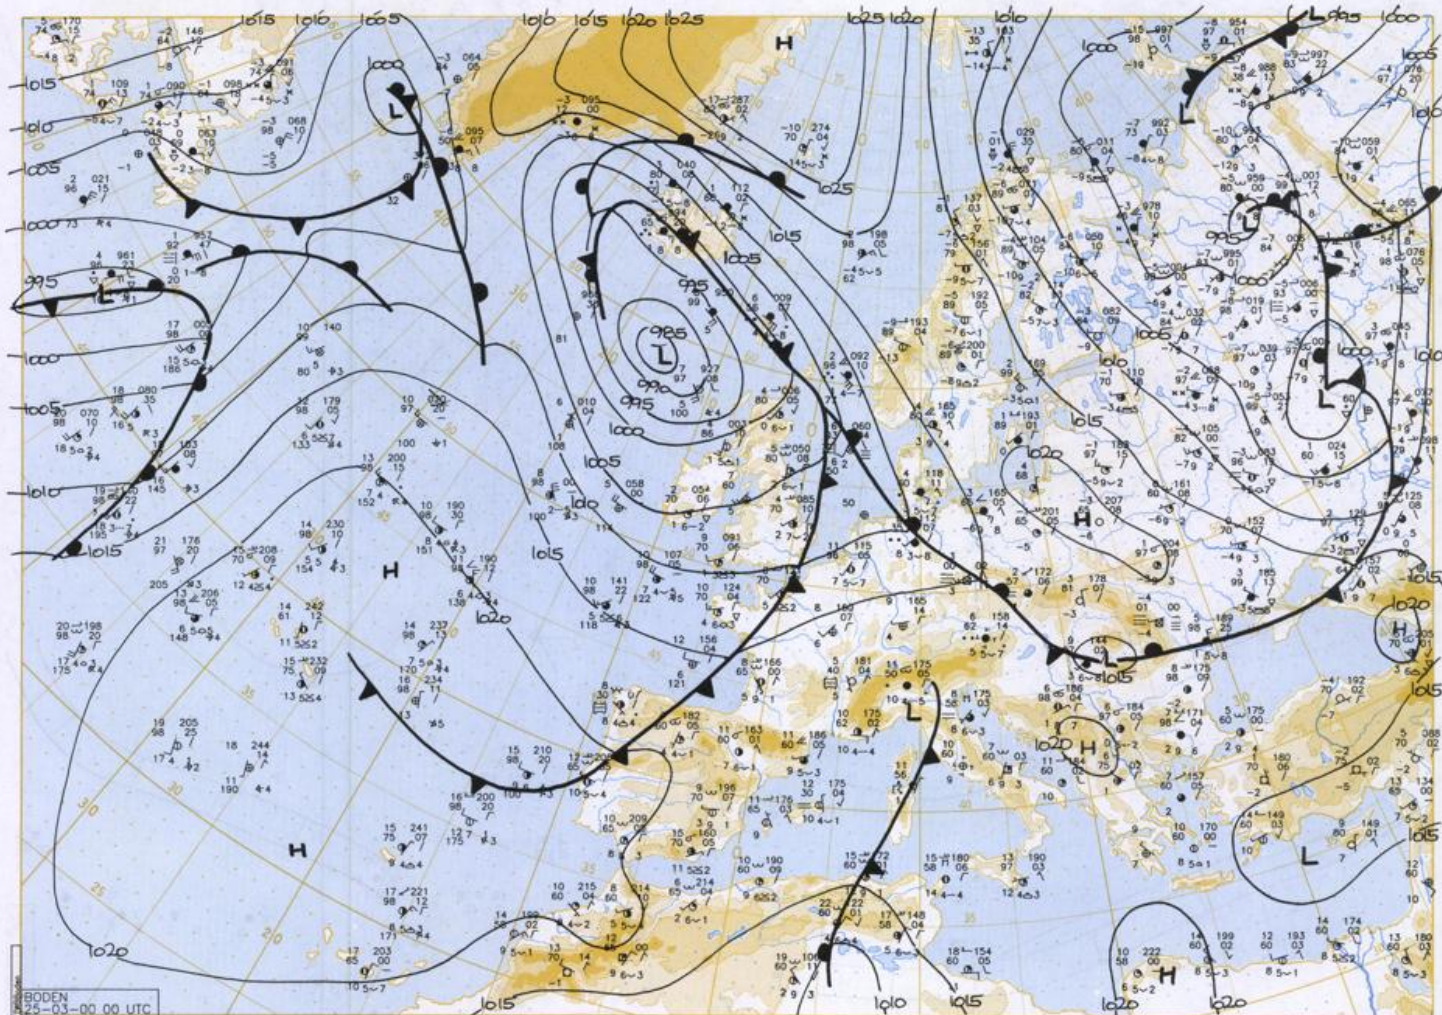

Contenido

Análisis superficie 00 UTC
Análisis en superficie hemisferio norte 12 UTC
Topografía de la superficie de 500 hPa hemisferio norte 12 UTC
Topografía de la superficie de 200 hPa hemisferio norte 12 UTC
Topografía de la superficie de 100 hPa hemisferio norte 12 UTC
850 hPa 12 UTC, 700 hPa 12 UTC
Relativa 500/1000 hPa 12 UTC
300 hPa 12 UTC
Diagramas aerológicos 12 UTC