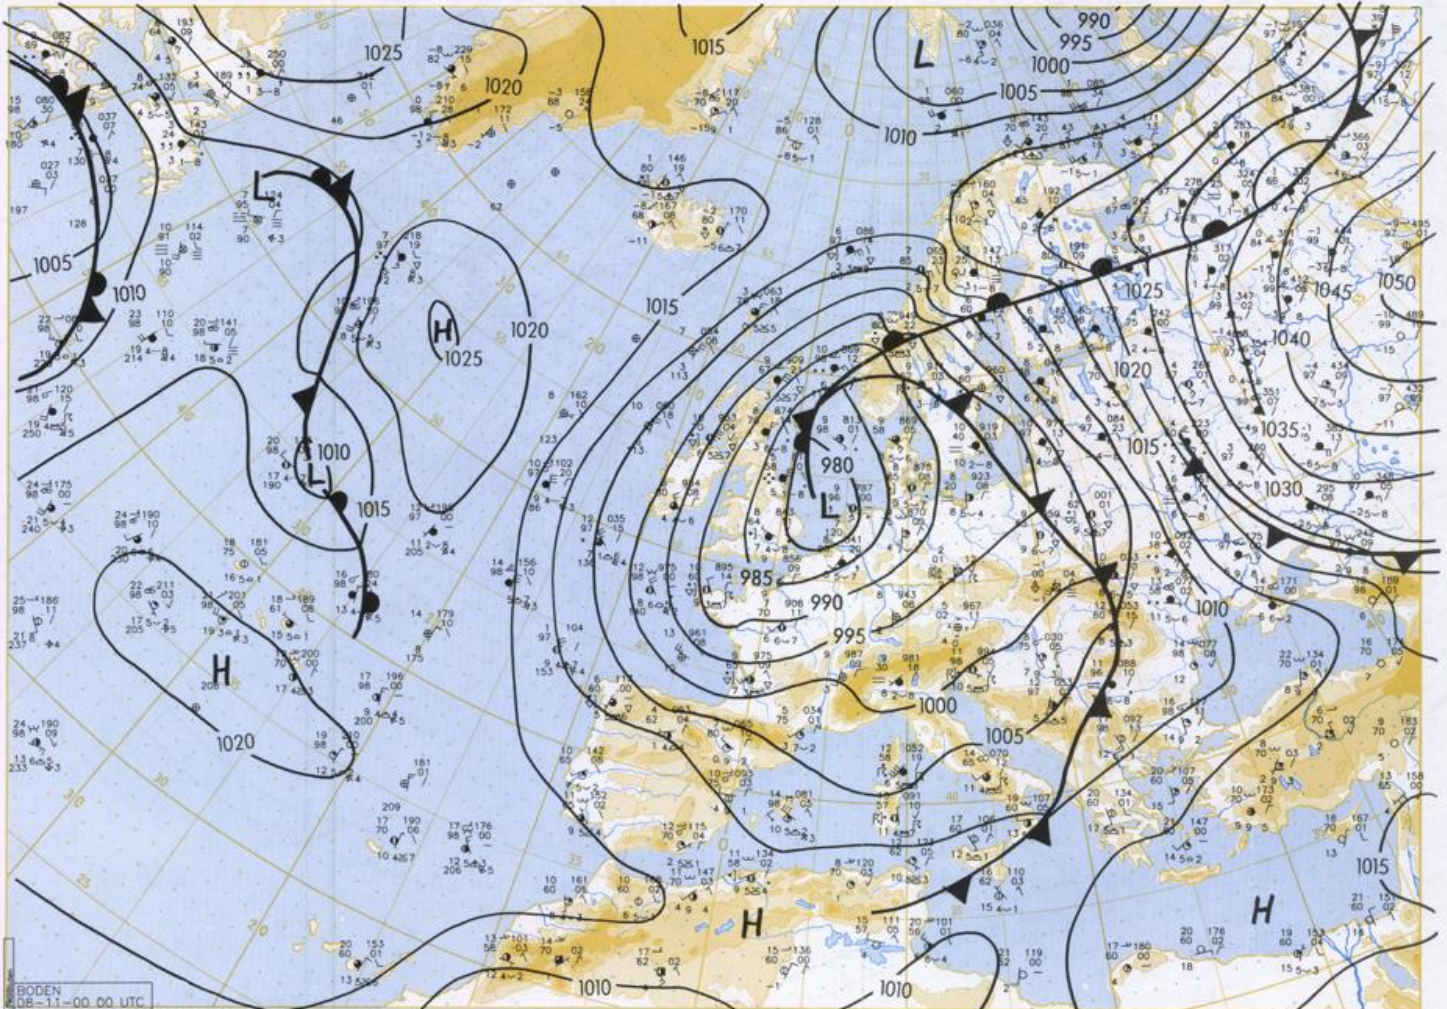

Contenido

Análisis superficie 00 UTC
Análisis en superficie hemisferio norte 12 UTC
Topografía de la superficie de 500 hPa hemisferio norte 12 UTC
Topografía de la superficie de 200 hPa hemisferio norte 12 UTC
Topografía de la superficie de 100 hPa hemisferio norte 12 UTC
850 hPa 12 UTC, 700 hPa 12 UTC
Relativa 500/1000 hPa 12 UTC
300 hPa 12 UTC
Diagramas aerológicos 12 UTC