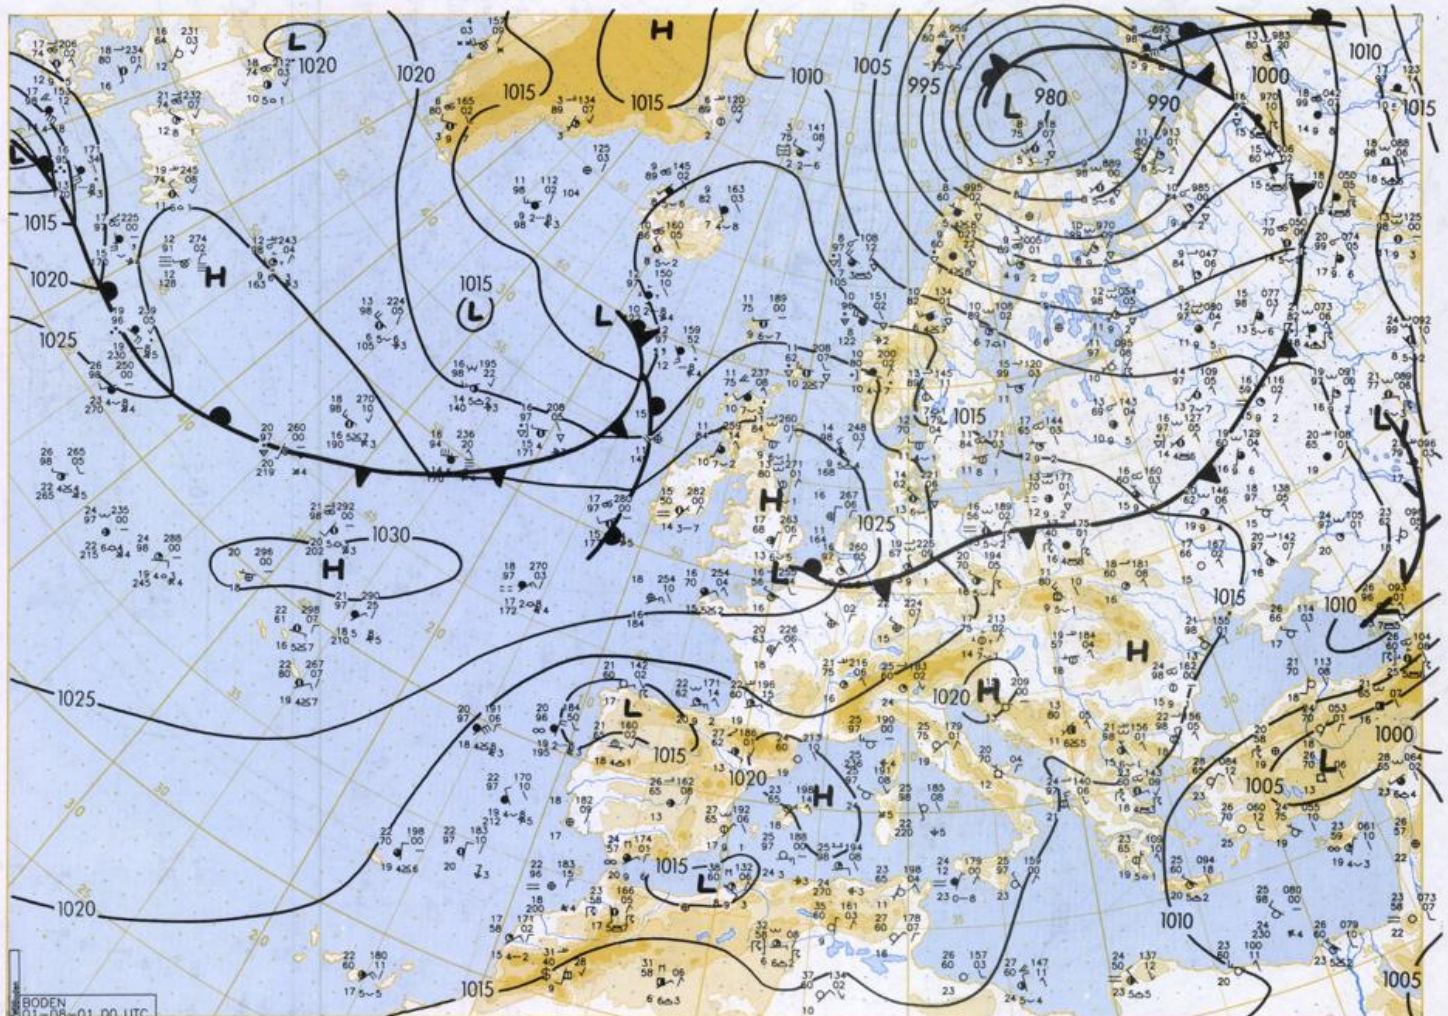

Surface chart 00 UTC

Contenido

Análisis superficie 00 UTC
Análisis en superficie hemisferio norte 12 UTC
Topografía de la superficie de 500 hPa hemisferio norte 12 UTC
Topografía de la superficie de 200 hPa hemisferio norte 12 UTC
Topografía de la superficie de 100 hPa hemisferio norte 12 UTC
850 hPa 12 UTC, 700 hPa 12 UTC
Relativa 500/1000 hPa 12 UTC
300 hPa 12 UTC
Diagramas aerológicos 12 UTC