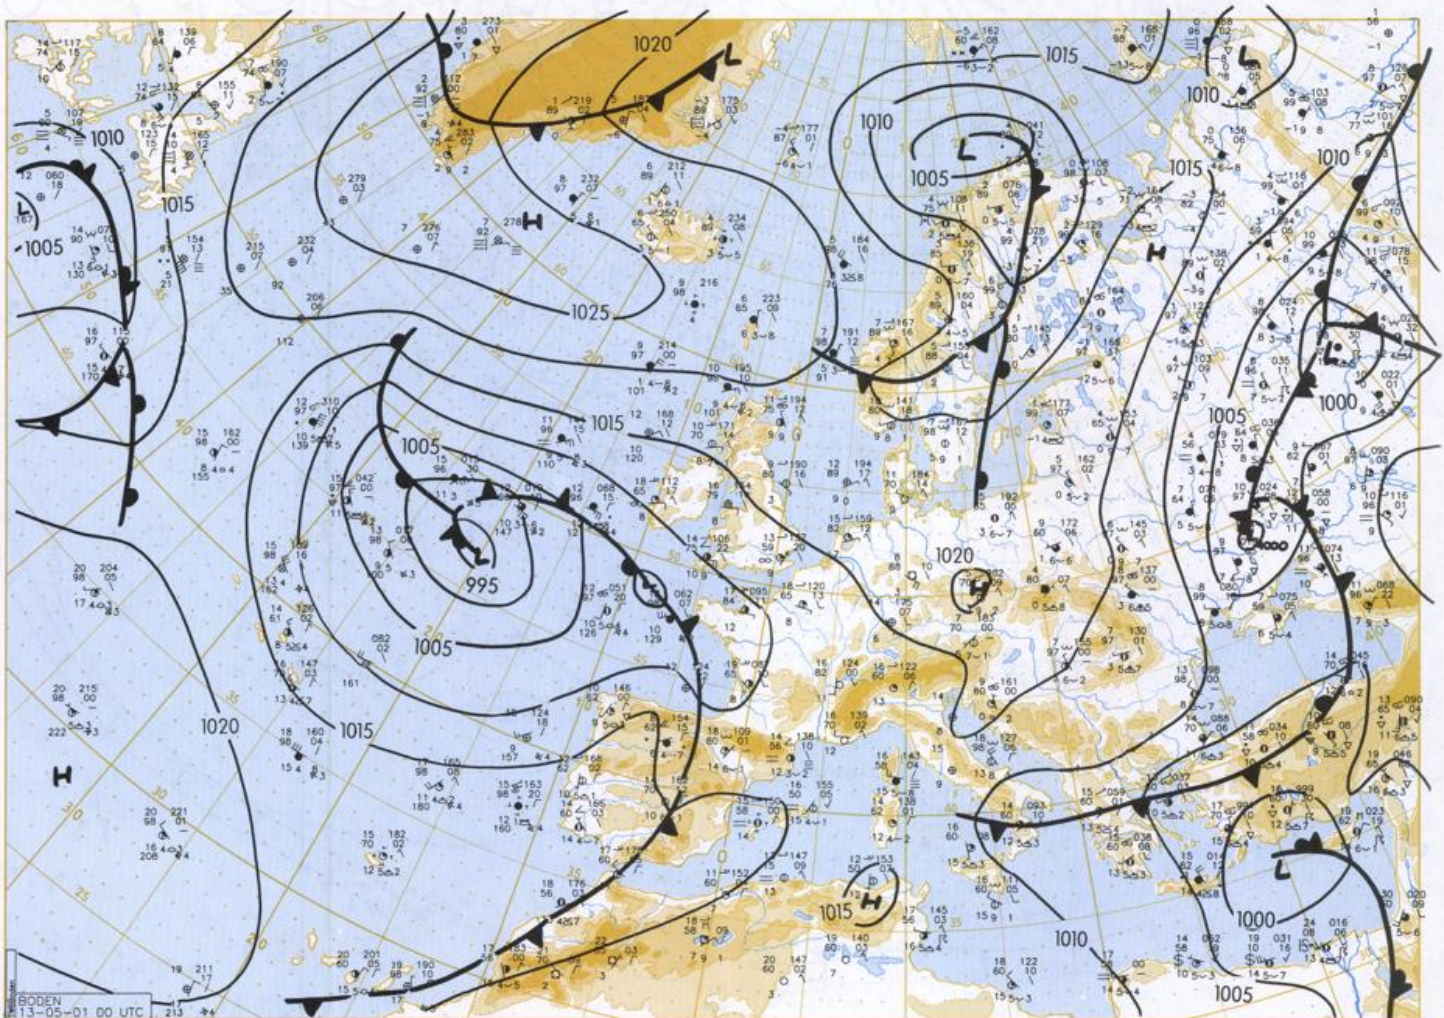

Contenido

Análisis superficie 00 UTC
Análisis en superficie hemisferio norte 12 UTC
Topografía de la superficie de 500 hPa hemisferio norte 12 UTC
Topografía de la superficie de 200 hPa hemisferio norte 12 UTC
Topografía de la superficie de 100 hPa hemisferio norte 12 UTC
850 hPa 12 UTC, 700 hPa 12 UTC
Relativa 500/1000 hPa 12 UTC
300 hPa 12 UTC
Diagramas aerológicos 12 UTC