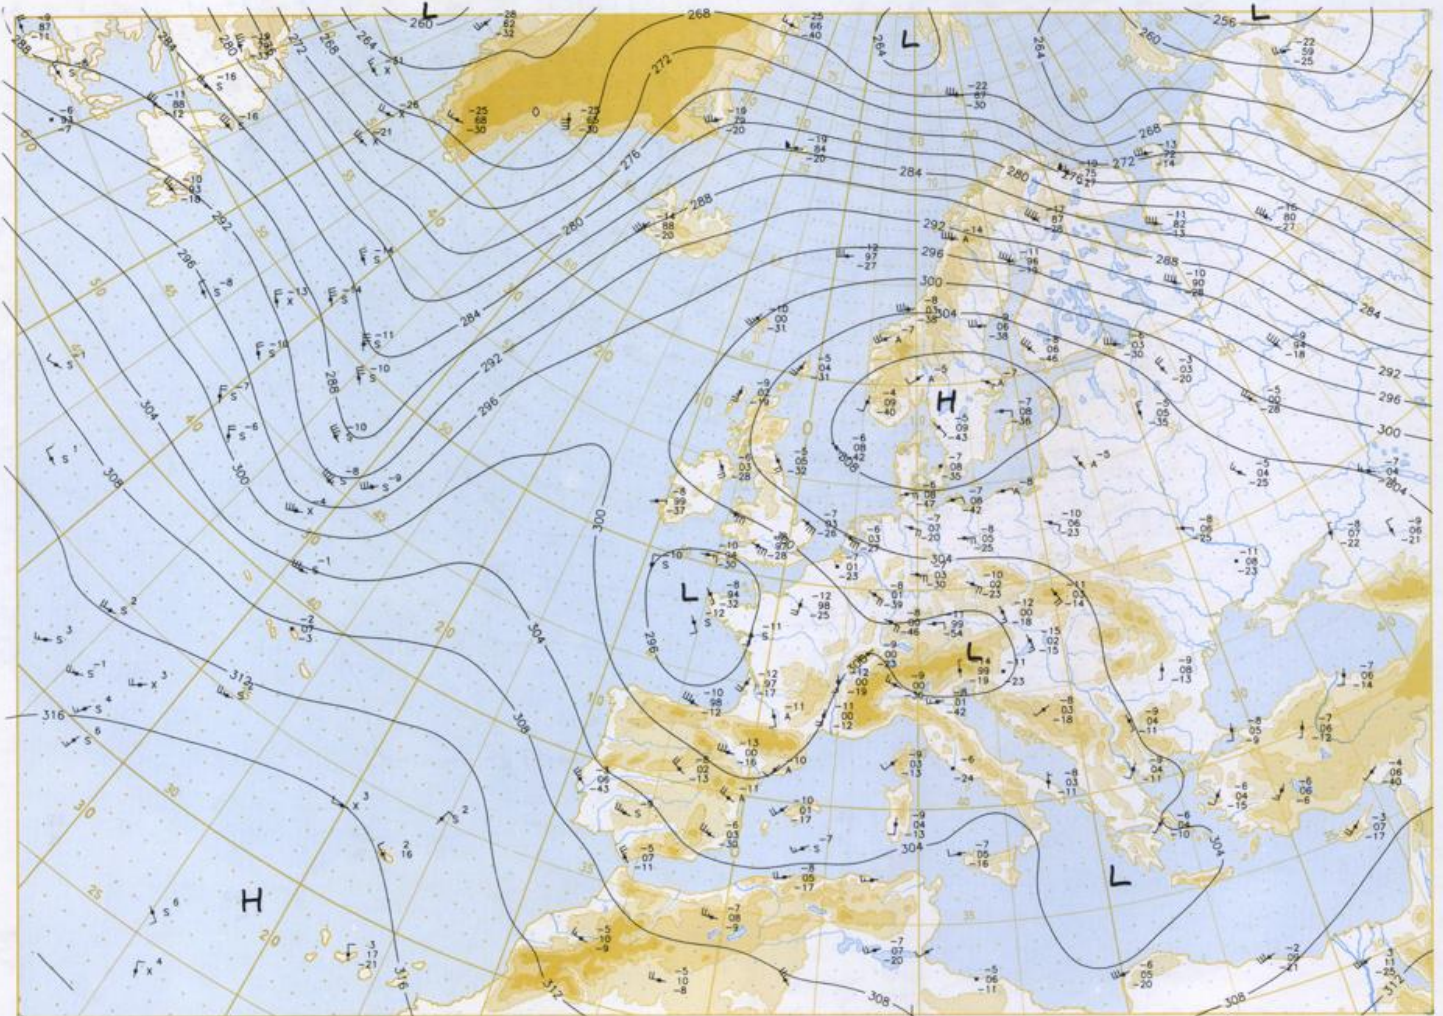

Stereogr. proj. 1:30 000 000 in 60°N

850 hPa 12 UTC