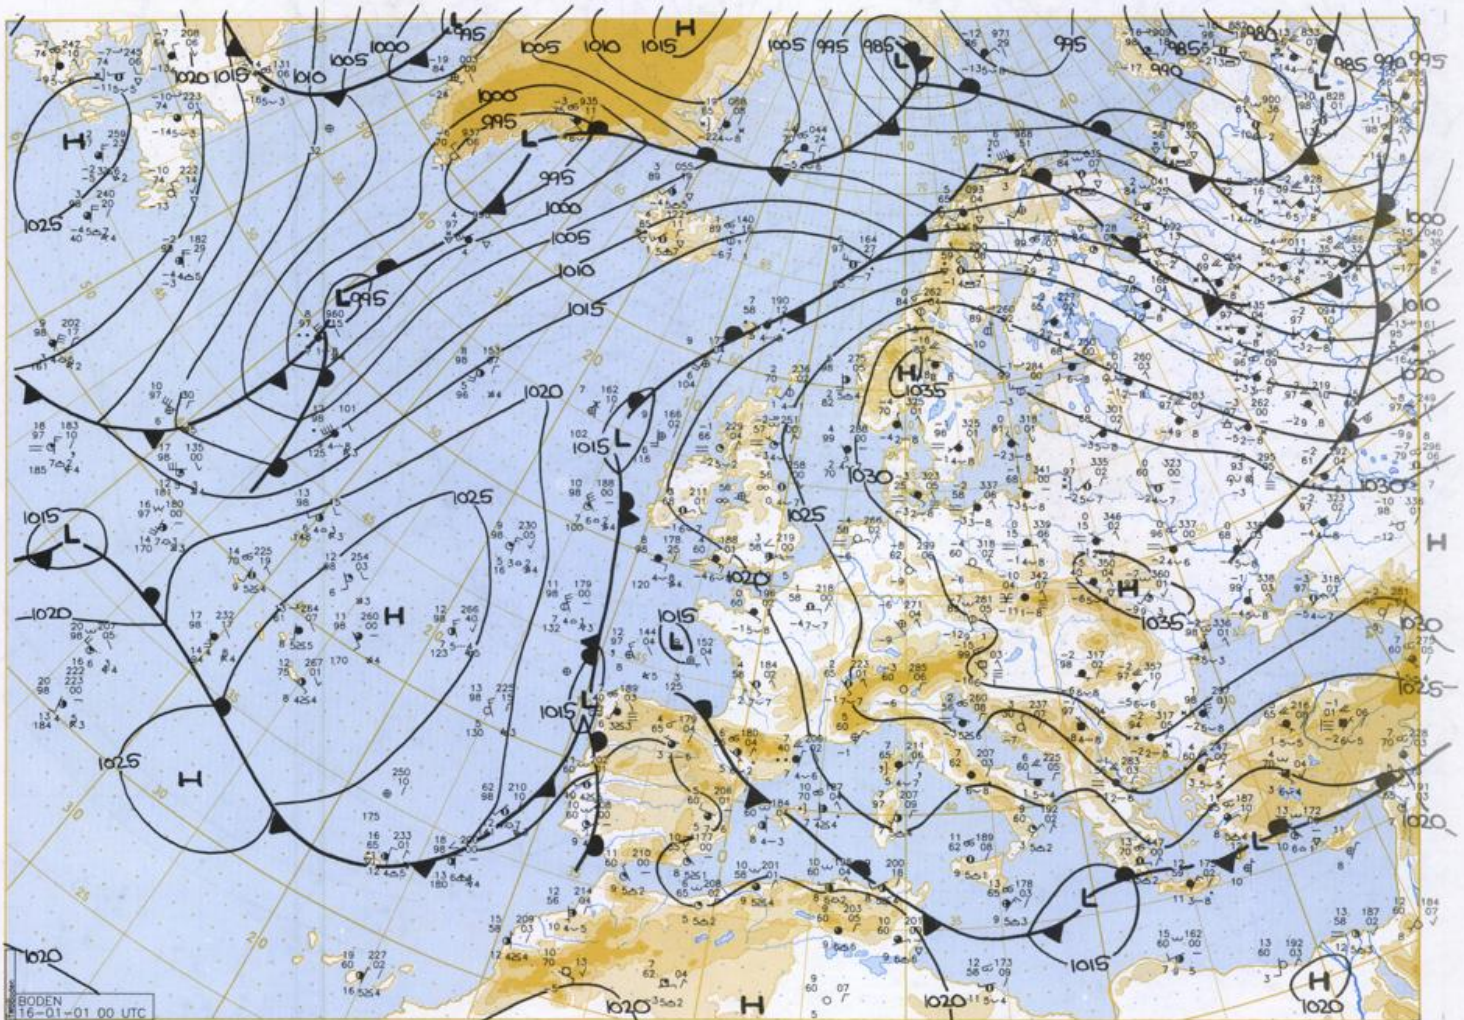

Contenido

Análisis superficie 00 UTC
Análisis en superficie hemisferio norte 12 UTC
Topografía de la superficie de 500 hPa hemisferio norte 12 UTC
Topografía de la superficie de 200 hPa hemisferio norte 12 UTC
Topografía de la superficie de 100 hPa hemisferio norte 12 UTC
850 hPa 12 UTC, 700 hPa 12 UTC
Relativa 500/1000 hPa 12 UTC
300 hPa 12 UTC
Diagramas aerológicos 12 UTC

Surface chart 00 UTC