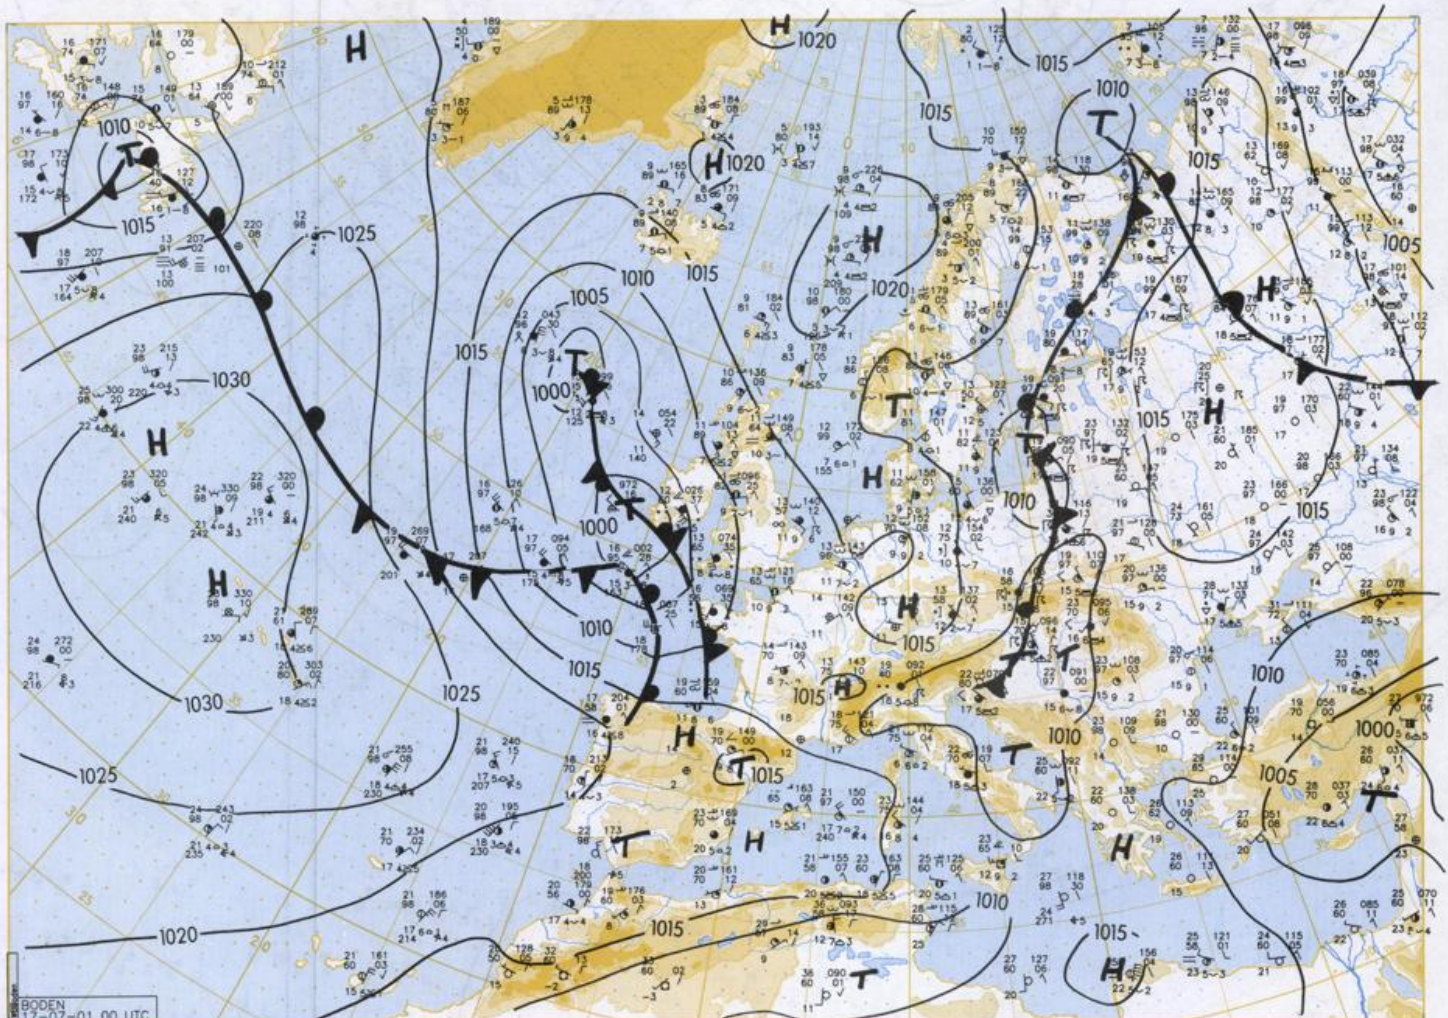

Contenido

Análisis superficie 00 UTC
Análisis en superficie hemisferio norte 12 UTC
Topografía de la superficie de 500 hPa hemisferio norte 12 UTC
Topografía de la superficie de 200 hPa hemisferio norte 12 UTC
Topografía de la superficie de 100 hPa hemisferio norte 12 UTC
850 hPa 12 UTC, 700 hPa 12 UTC
Relativa 500/1000 hPa 12 UTC
300 hPa 12 UTC
Diagramas aerológicos 12 UTC