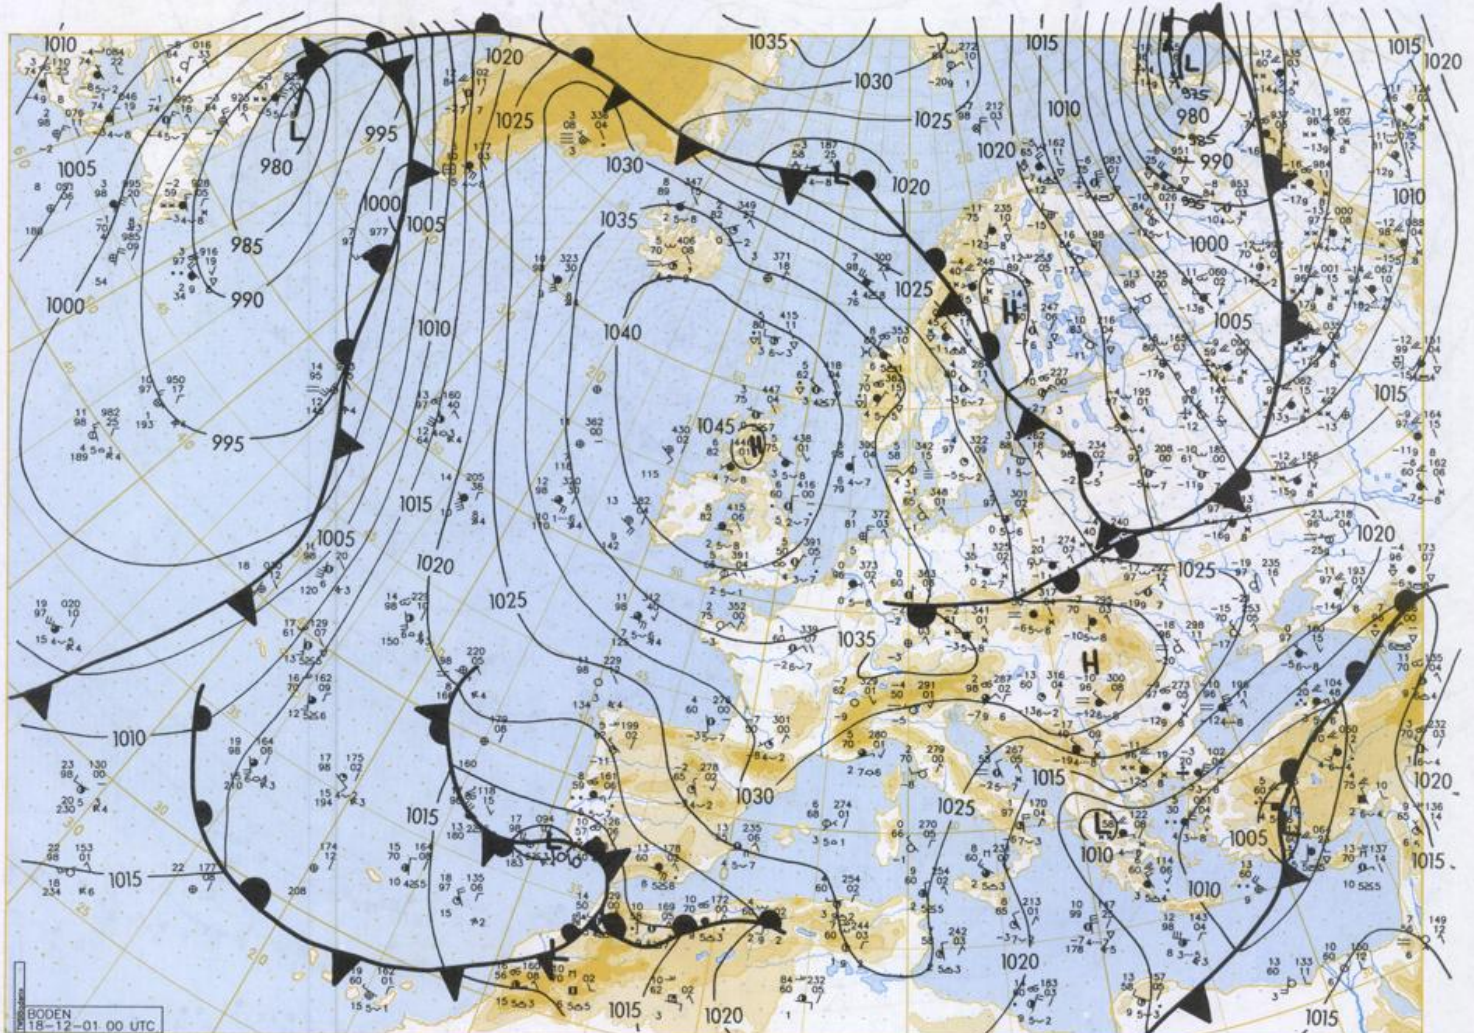

Contenido

Análisis superficie 00 UTC
Análisis en superficie hemisfero norte 12 UTC
Topografía de la superficie de 500 hPa hemisfero norte 12 UTC
Topografía de la superficie de 200 hPa hemisfero norte 12 UTC
Topografía de la superficie de 100 hPa hemisfero norte 12 UTC
850 hPa 12 UTC, 700 hPa 12 UTC
Relativa 500/1000 hPa 12 UTC
300 hPa 12 UTC
Diagramas aerológicos 12 UTC