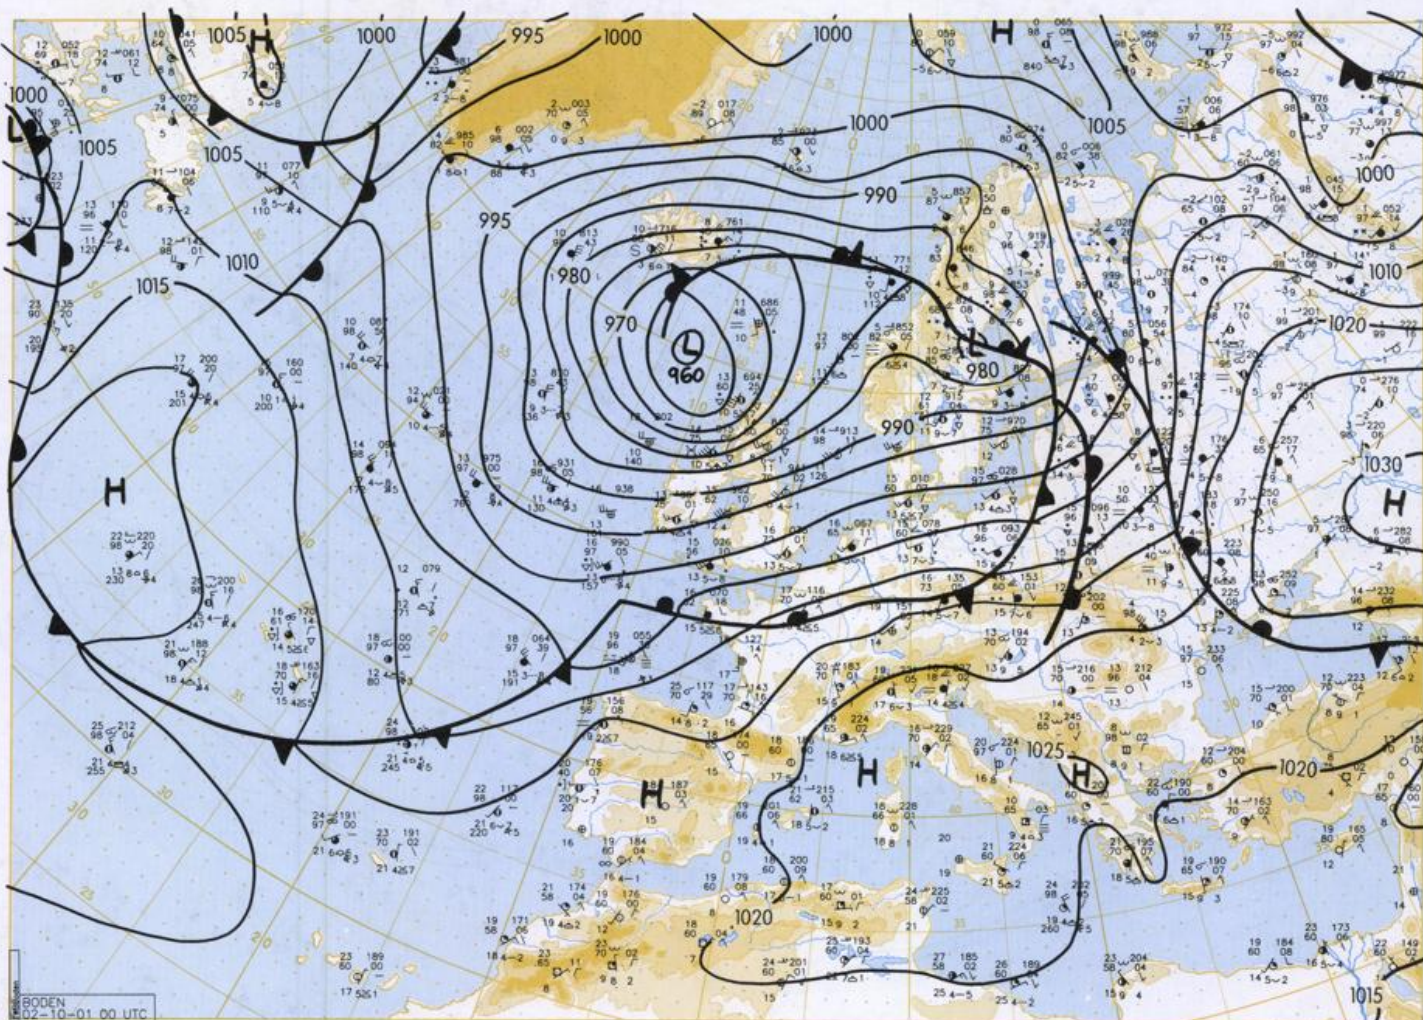

Contenido

Análisis superficie 00 UTC
Análisis en superficie hemisferio norte 12 UTC
Topografía de la superficie de 500 hPa hemisferio norte 12 UTC
Topografía de la superficie de 200 hPa hemisferio norte 12 UTC
Topografía de la superficie de 100 hPa hemisferio norte 12 UTC
850 hPa 12 UTC, 700 hPa 12 UTC
Relativa 500/1000 hPa 12 UTC
300 hPa 12 UTC
Diagramas aerológicos 12 UTC