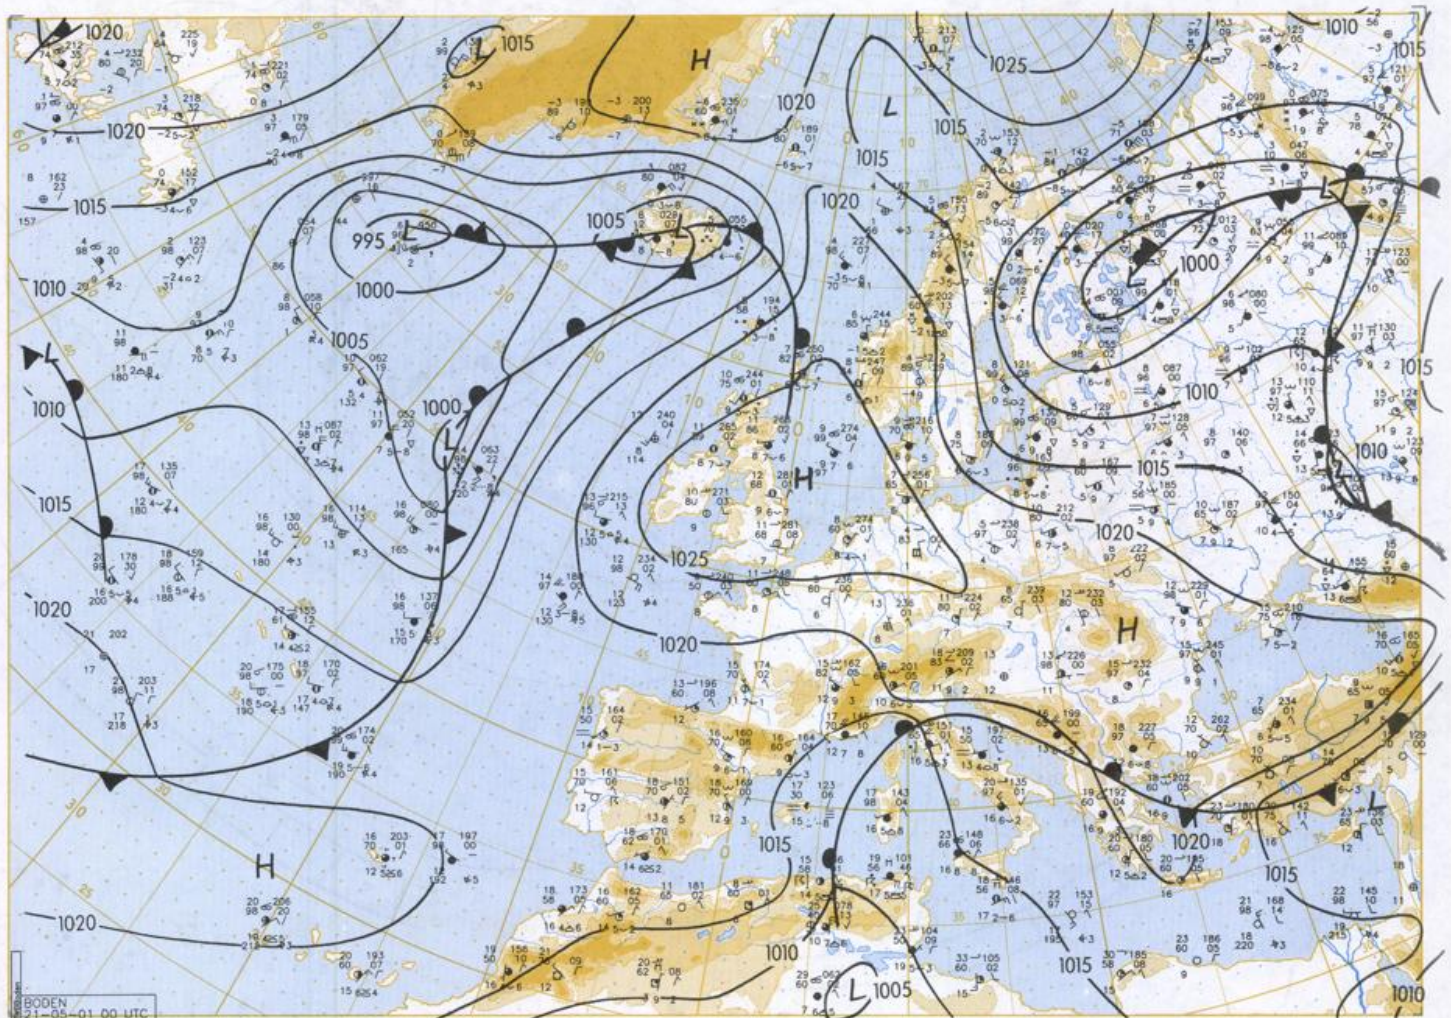

Contenido

Análisis superficie 00 UTC
Análisis en superficie hemisferio norte 12 UTC
Topografía de la superficie de 500 hPa hemisferio norte 12 UTC
Topografía de la superficie de 200 hPa hemisferio norte 12 UTC
Topografía de la superficie de 100 hPa hemisferio norte 12 UTC
850 hPa 12 UTC, 700 hPa 12 UTC
Relativa 500/1000 hPa 12 UTC
300 hPa 12 UTC
Diagramas aerológicos 12 UTC