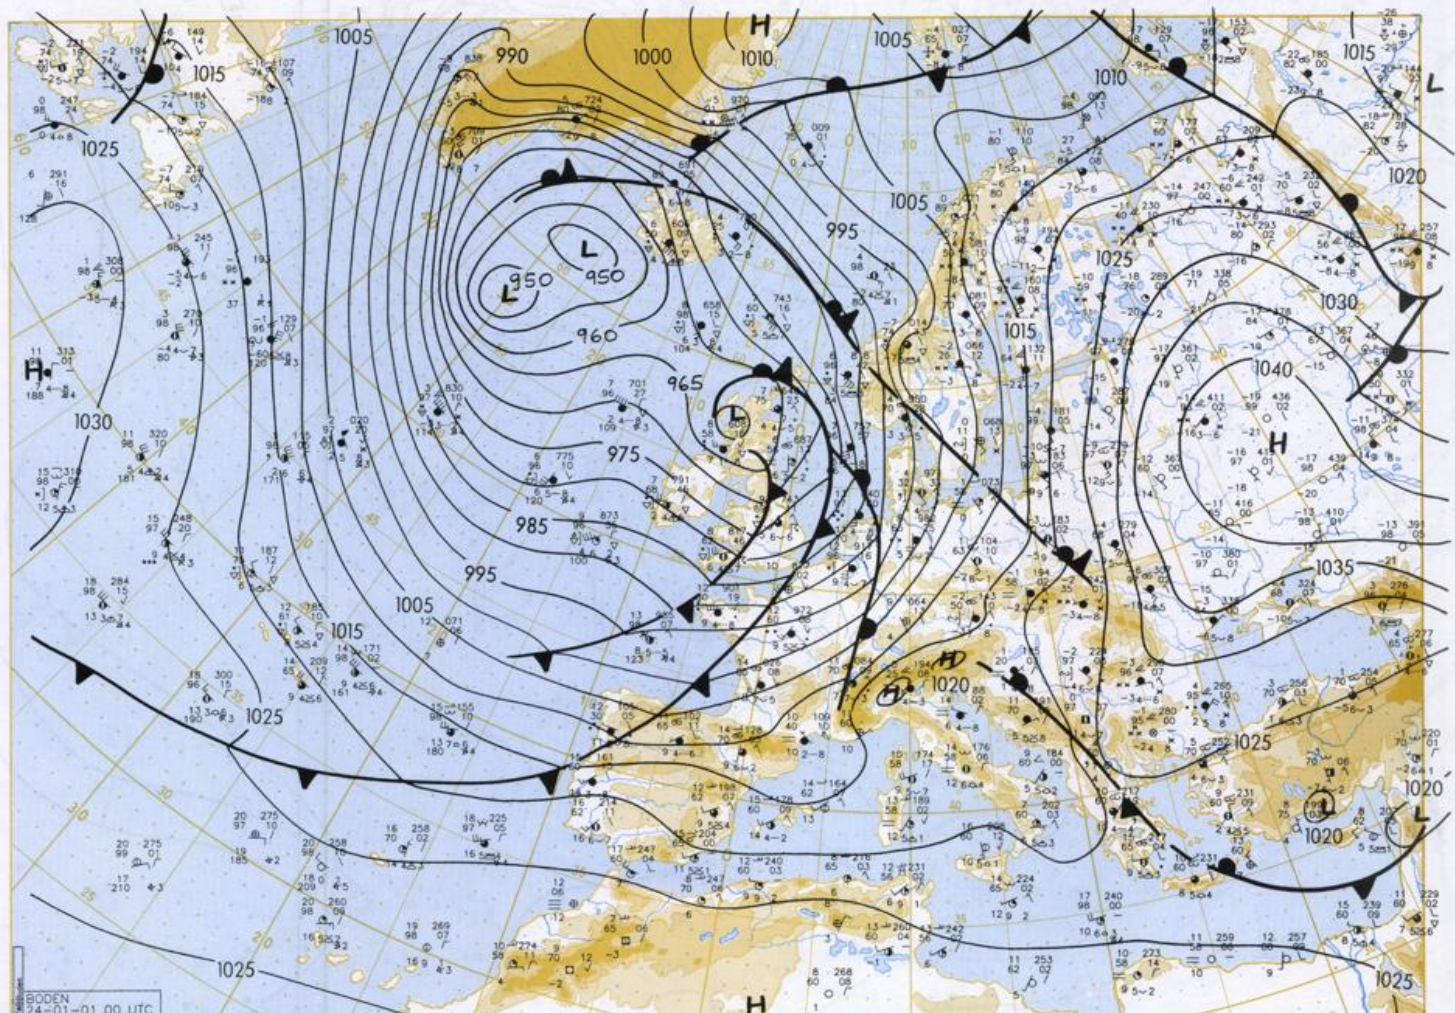

Contenido

Análisis superficie 00 UTC
Análisis en superficie hemisferio norte 12 UTC
Topografía de la superficie de 500 hPa hemisferio norte 12 UTC
Topografía de la superficie de 200 hPa hemisferio norte 12 UTC
Topografía de la superficie de 100 hPa hemisferio norte 12 UTC
850 hPa 12 UTC, 700 hPa 12 UTC
Relativa 500/1000 hPa 12 UTC
300 hPa 12 UTC
Diagramas aerológicos 12 UTC