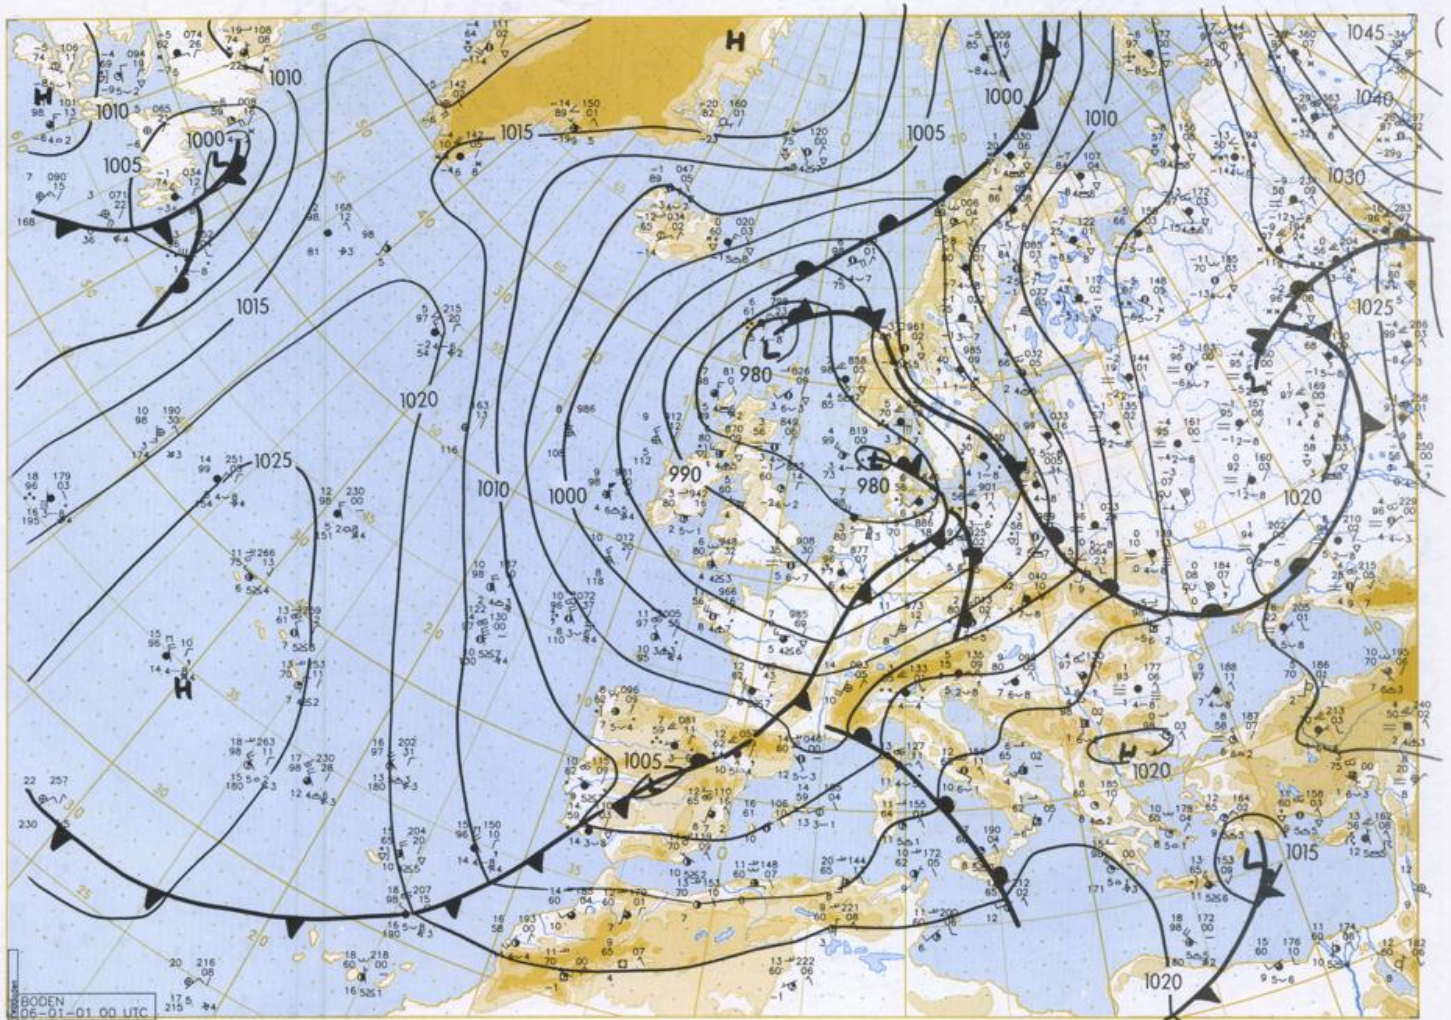

Contenido

Análisis superficie 00 UTC
Análisis en superficie hemisferio norte 12 UTC
Topografía de la superficie de 500 hPa hemisferio norte 12 UTC
Topografía de la superficie de 200 hPa hemisferio norte 12 UTC
Topografía de la superficie de 100 hPa hemisferio norte 12 UTC
850 hPa 12 UTC, 700 hPa 12 UTC
Relativa 500/1000 hPa 12 UTC
300 hPa 12 UTC
Diagramas aerológicos 12 UTC