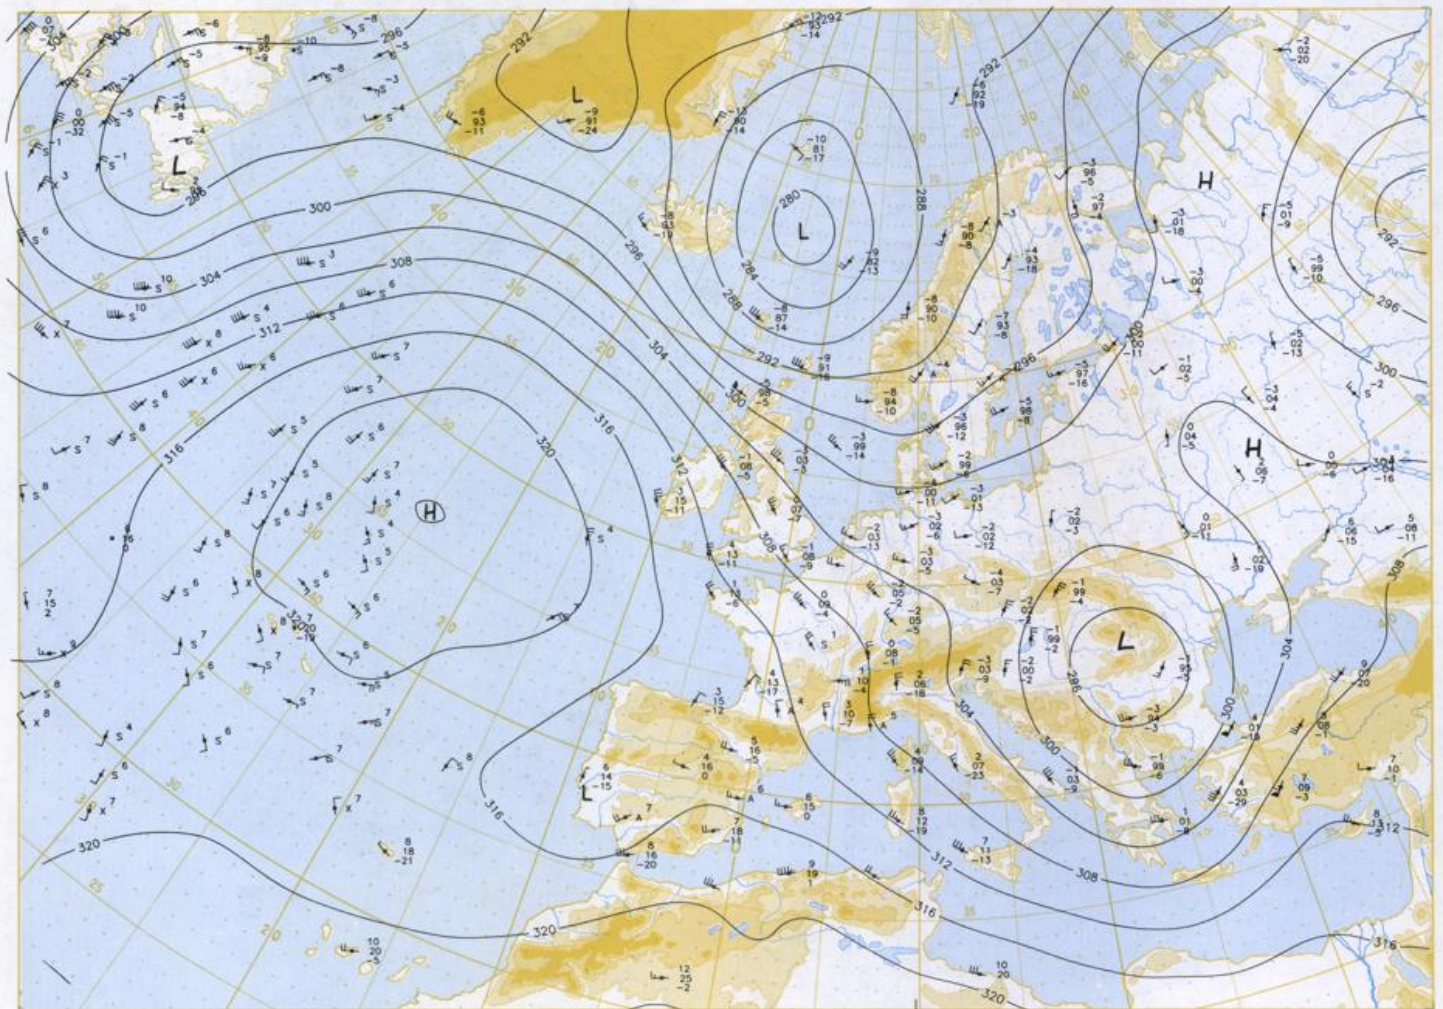

700 hPa 12 UTC