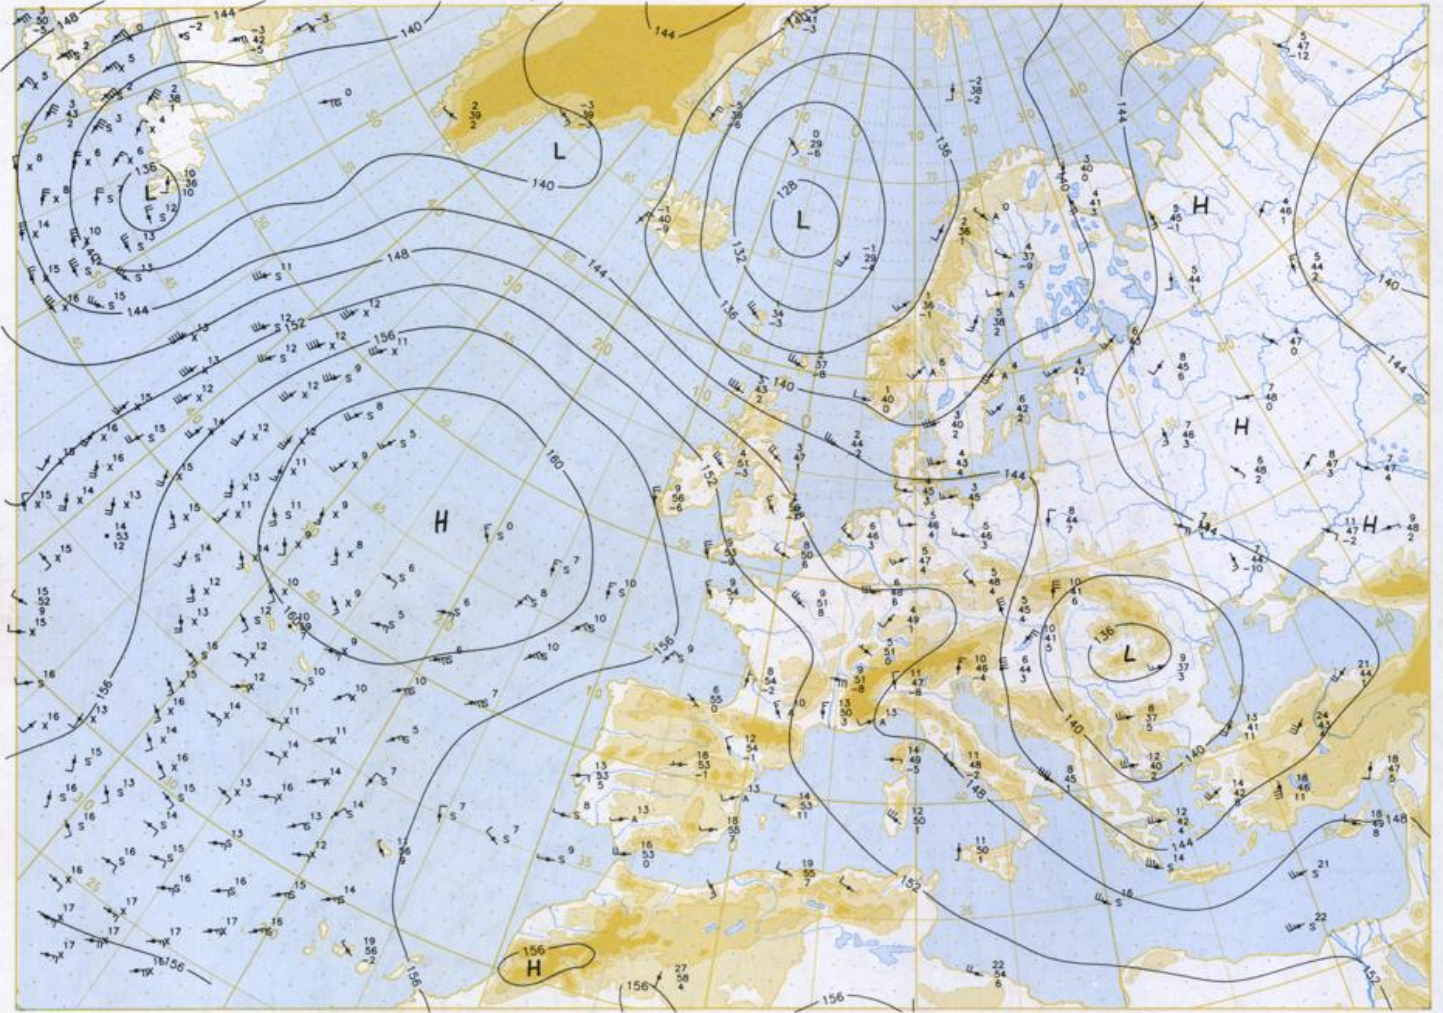

850 hPa 12 UTC

Stereogr. proj. 1:30 000 000 in 60°N