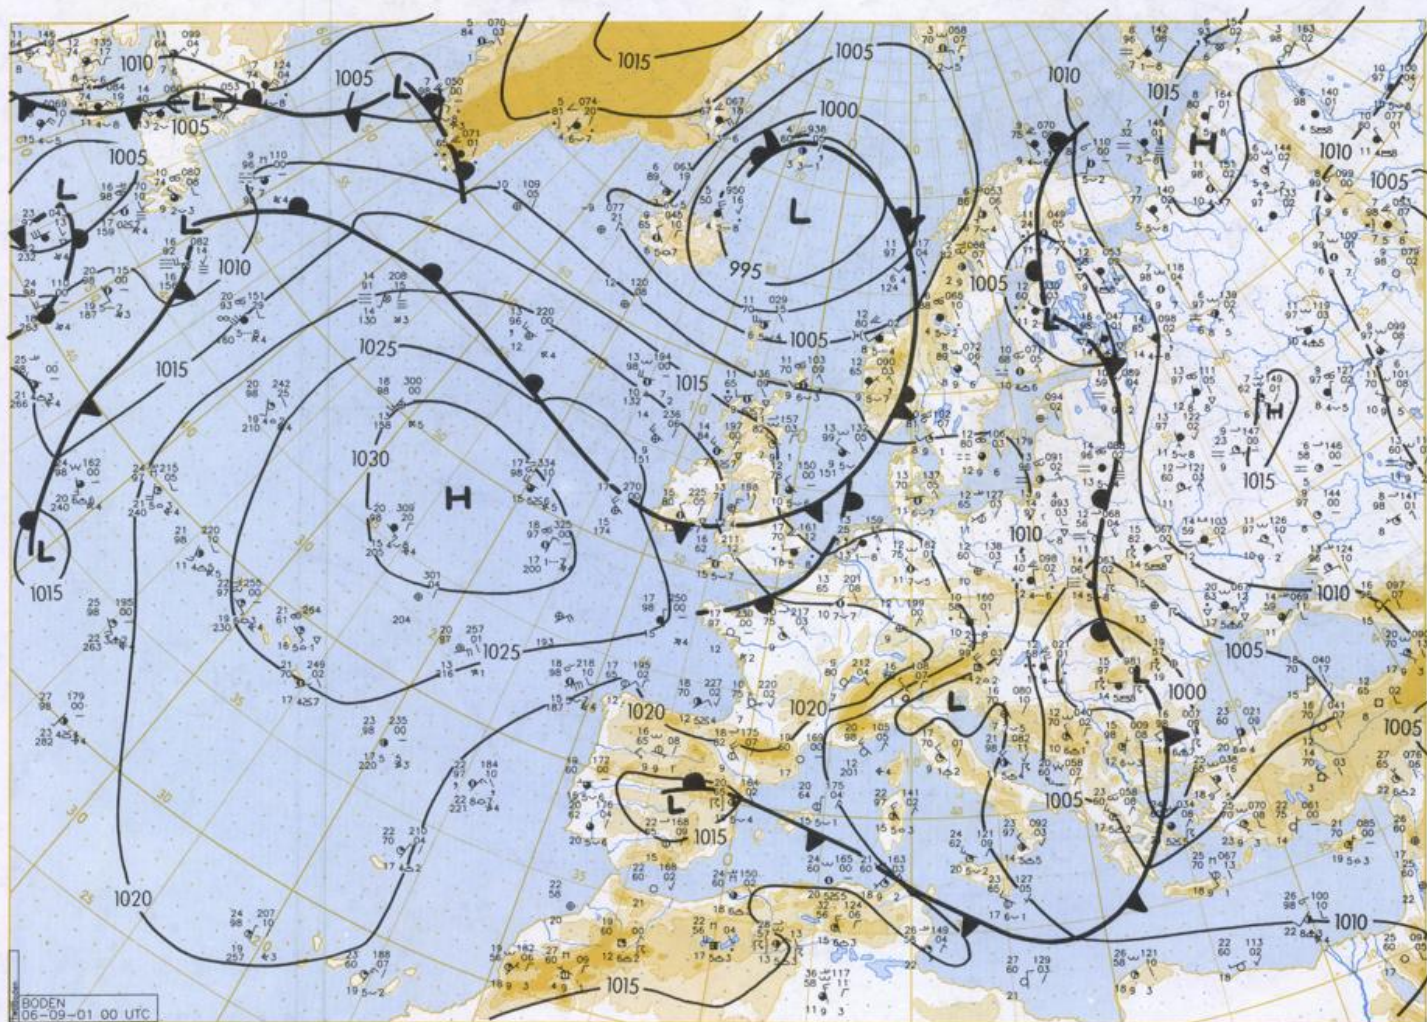

Stereogr. proj., 1:30 000 000 60°N

Surface chart 00 UTC

Surface chart 12 UTC

BODENWERTER TABELLE  
1005-09-01 12 UTC

500 hPa 12 UTC

Streeogr. proj. 1:60 000 000 60°N

200 hPa 12 UTC

100 hPa 12 UTC