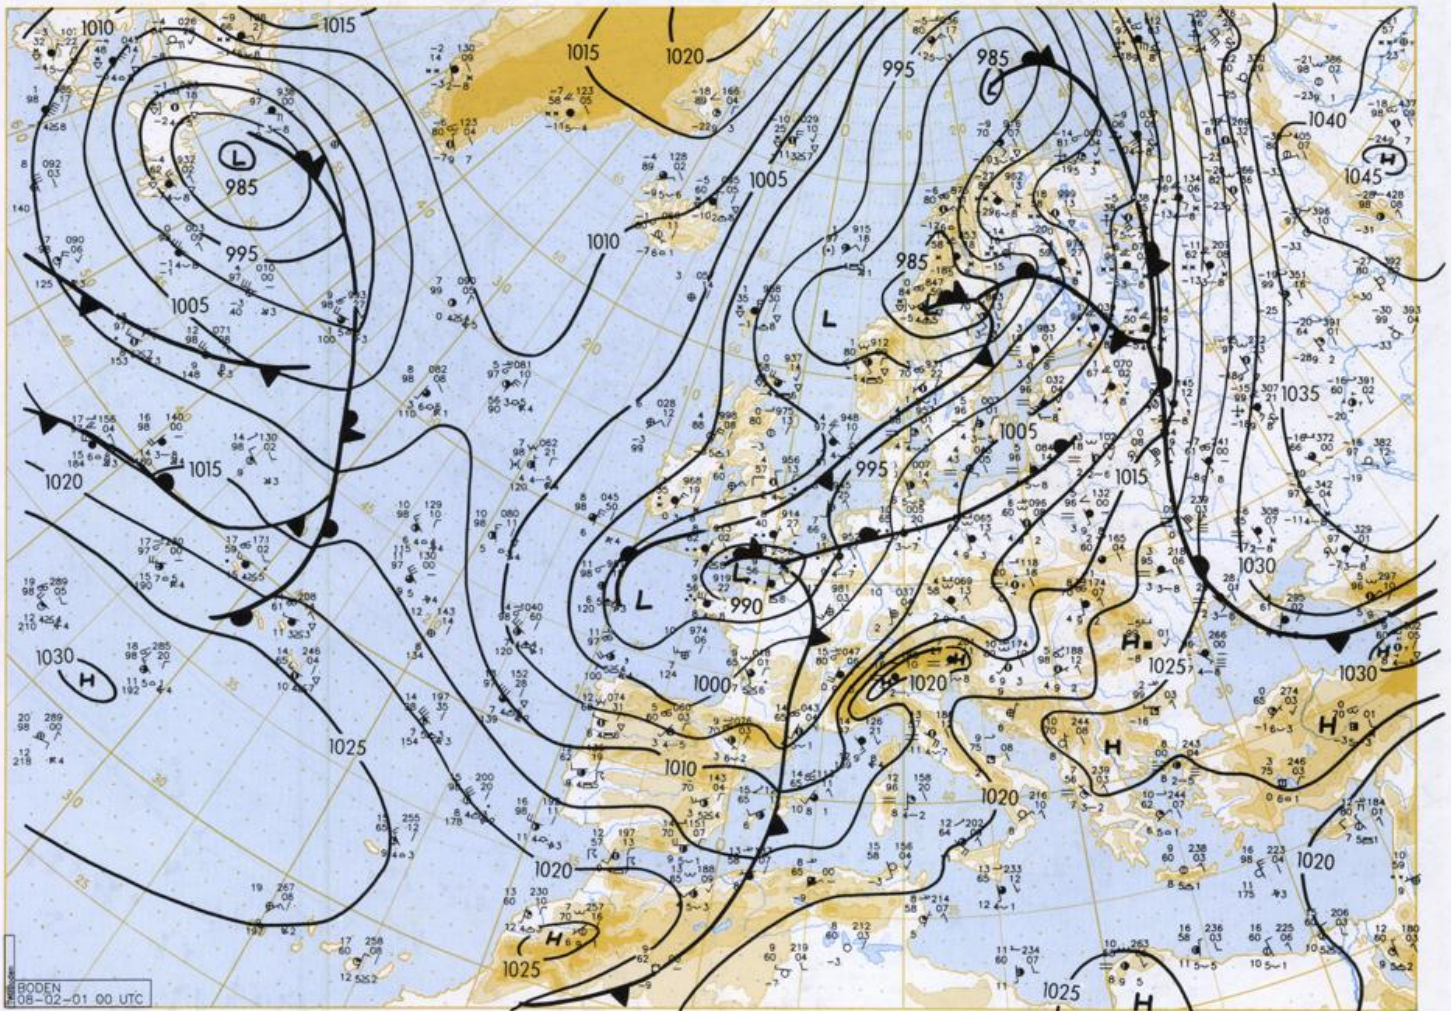

Contenido

Análisis superficie 00 UTC
Análisis en superficie hemisferio norte 12 UTC
Topografía de la superficie de 500 hPa hemisferio norte 12 UTC
Topografía de la superficie de 200 hPa hemisferio norte 12 UTC
Topografía de la superficie de 100 hPa hemisferio norte 12 UTC
850 hPa 12 UTC, 700 hPa 12 UTC
Relativa 500/1000 hPa 12 UTC
300 hPa 12 UTC
Diagramas aerológicos 12 UTC