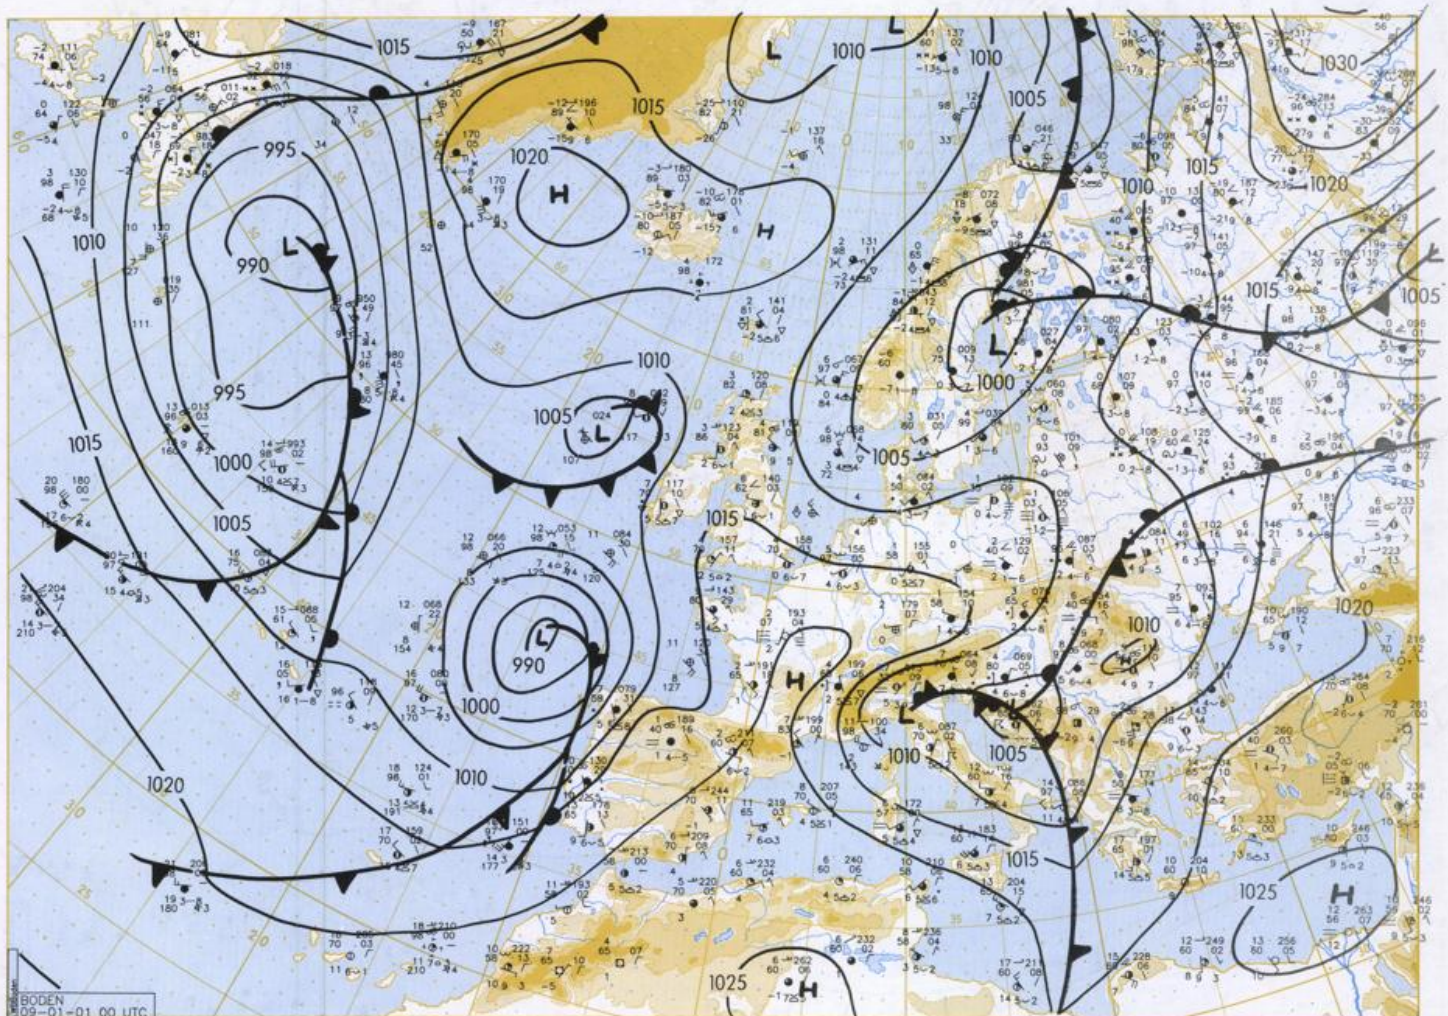

Contenido

Análisis superficie 00 UTC
Análisis en superficie hemisferio norte 12 UTC
Topografía de la superficie de 500 hPa hemisferio norte 12 UTC
Topografía de la superficie de 200 hPa hemisferio norte 12 UTC
Topografía de la superficie de 100 hPa hemisferio norte 12 UTC
850 hPa 12 UTC, 700 hPa 12 UTC
Relativa 500/1000 hPa 12 UTC
300 hPa 12 UTC
Diagramas aerológicos 12 UTC