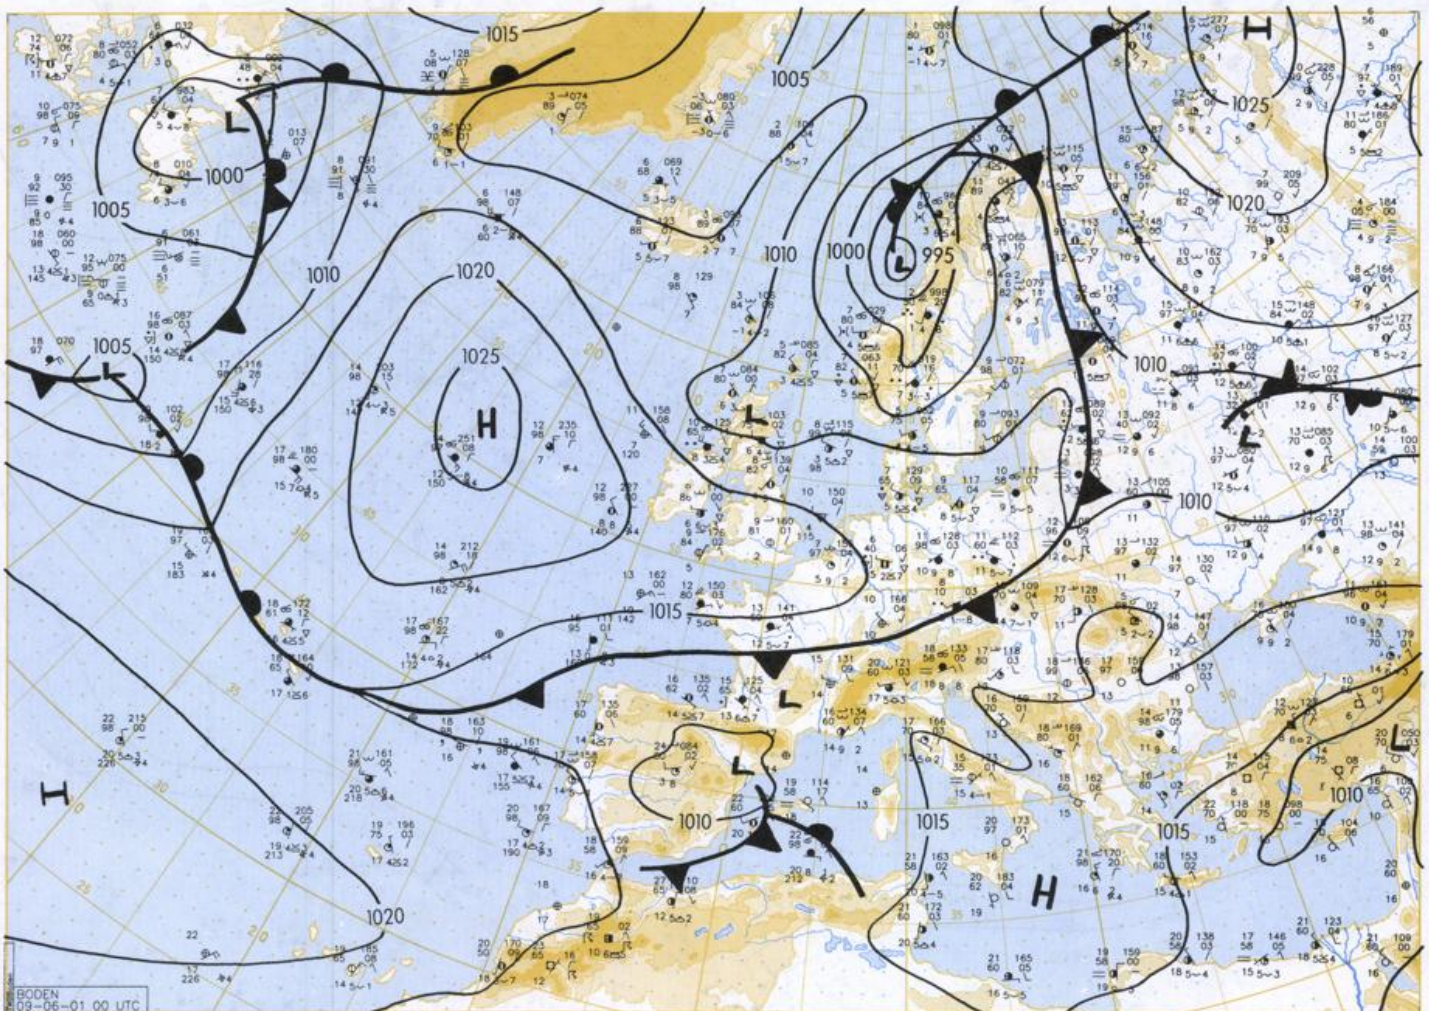

Contenido

Análisis superficie 00 UTC
Análisis en superficie hemisferio norte 12 UTC
Topografía de la superficie de 500 hPa hemisferio norte 12 UTC
Topografía de la superficie de 200 hPa hemisferio norte 12 UTC
Topografía de la superficie de 100 hPa hemisferio norte 12 UTC
850 hPa 12 UTC, 700 hPa 12 UTC
Relativa 500/1000 hPa 12 UTC
300 hPa 12 UTC
Diagramas aerológicos 12 UTC