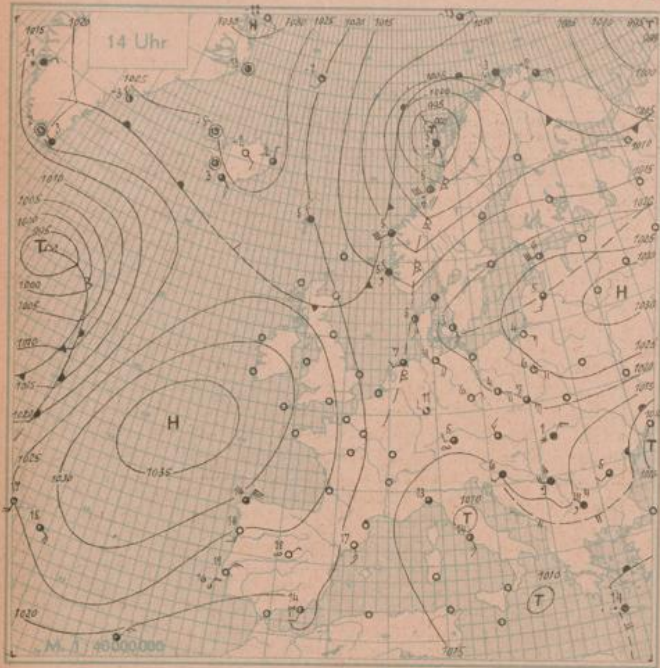

Wetterlage von gestern:

Wetterlage von heute nacht:

2 Uhr

M. 1: 60000 000
(50. Breitengrad)

Main table with columns for location (Ort), altitude (Höhe), and various meteorological data points (T, T1, T2, etc.). Includes descriptive text for specific locations like Norderney, Münster, Frankfurt, etc.

Vertical text on the left margin containing abbreviations and definitions: AA = Anhebungseig., G, G1, MEZ, H2, H3 = Kondensationshöhe in Hektometern (geodyn.), LL = Stabilitätsenergie, P, P1, P2 = Luftdruck (mb), TTT = Temp. Feuchte, etc.

Vertical text on the right margin, likely a page number or reference: 11, 12, 13, 14, 15, 16, 17, 18, 19, 20, 21, 22, 23, 24, 25, 26, 27, 28, 29, 30, 31, 32, 33, 34, 35, 36, 37, 38, 39, 40, 41, 42, 43, 44, 45, 46, 47, 48, 49, 50, 51, 52, 53, 54, 55, 56, 57, 58, 59, 60, 61, 62, 63, 64, 65, 66, 67, 68, 69, 70, 71, 72, 73, 74, 75, 76, 77, 78, 79, 80, 81, 82, 83, 84, 85, 86, 87, 88, 89, 90, 91, 92, 93, 94, 95, 96, 97, 98, 99, 100