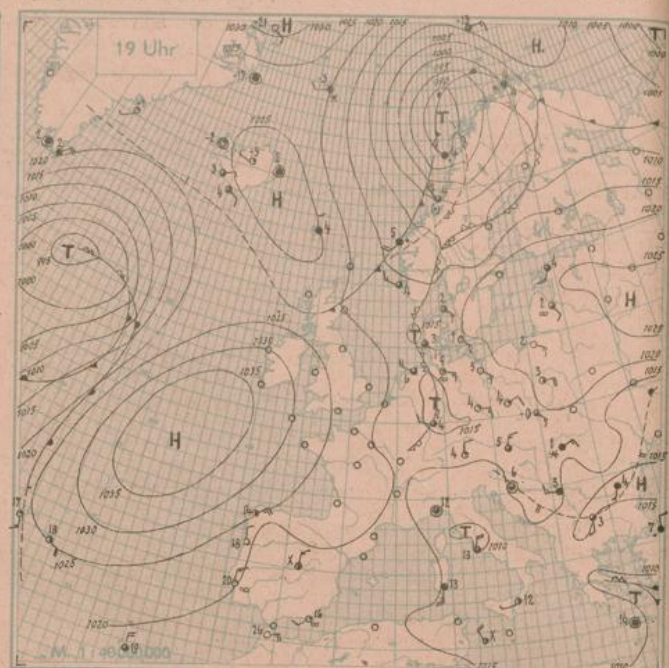

Wetterlage von gestern:

Wetterlage von heute nacht:

2 Uhr

M. 1: 60000 000
(50. Breitengrad)

Main table with columns for location (Ort), altitude (Höhe), and various meteorological data points (T, T1, T2, etc.). Includes descriptive text for specific locations like Norderney, Münster, Frankfurt, etc.

Vertical text on the left margin containing abbreviations and definitions: AA = Anhebungseig., G, G1, MEZ, H2, H3 = Kondensationshöhe in Hektometern (geodyn.), LL = Stabilitätsenergie, P, P1, P2 = Luftdruck (mb), TTT = Temp. Feuchte, etc.