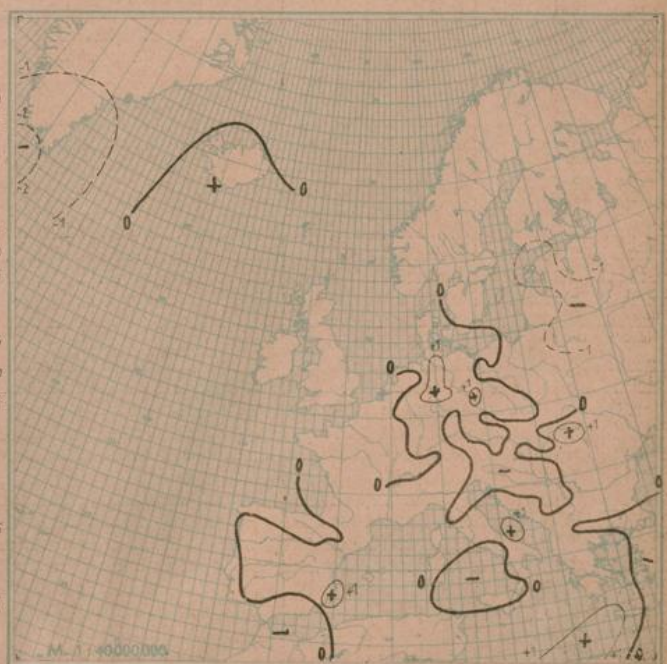

Wetterlage von gestern:

Wetterlage von heute nacht:

2 Uhr

M. 1: 60000 000
(50. Breitengrad)

Main table with columns for location (Ort), altitude (Höhe), and various meteorological data points (T, T1, T2, etc.). Includes descriptive text for specific locations like Norderney, Münster, Frankfurt, etc.

Vertical text on the left margin containing abbreviations and definitions: AA = Anhebungseig., G, G1, MEZ, H2, H3 = Kondensationshöhe in Hektometern (geodyn.), LL = Stabilitätsenergie, P, P1, P2 = Luftdruck (mb), TTT = Temp. Feuchte, etc.